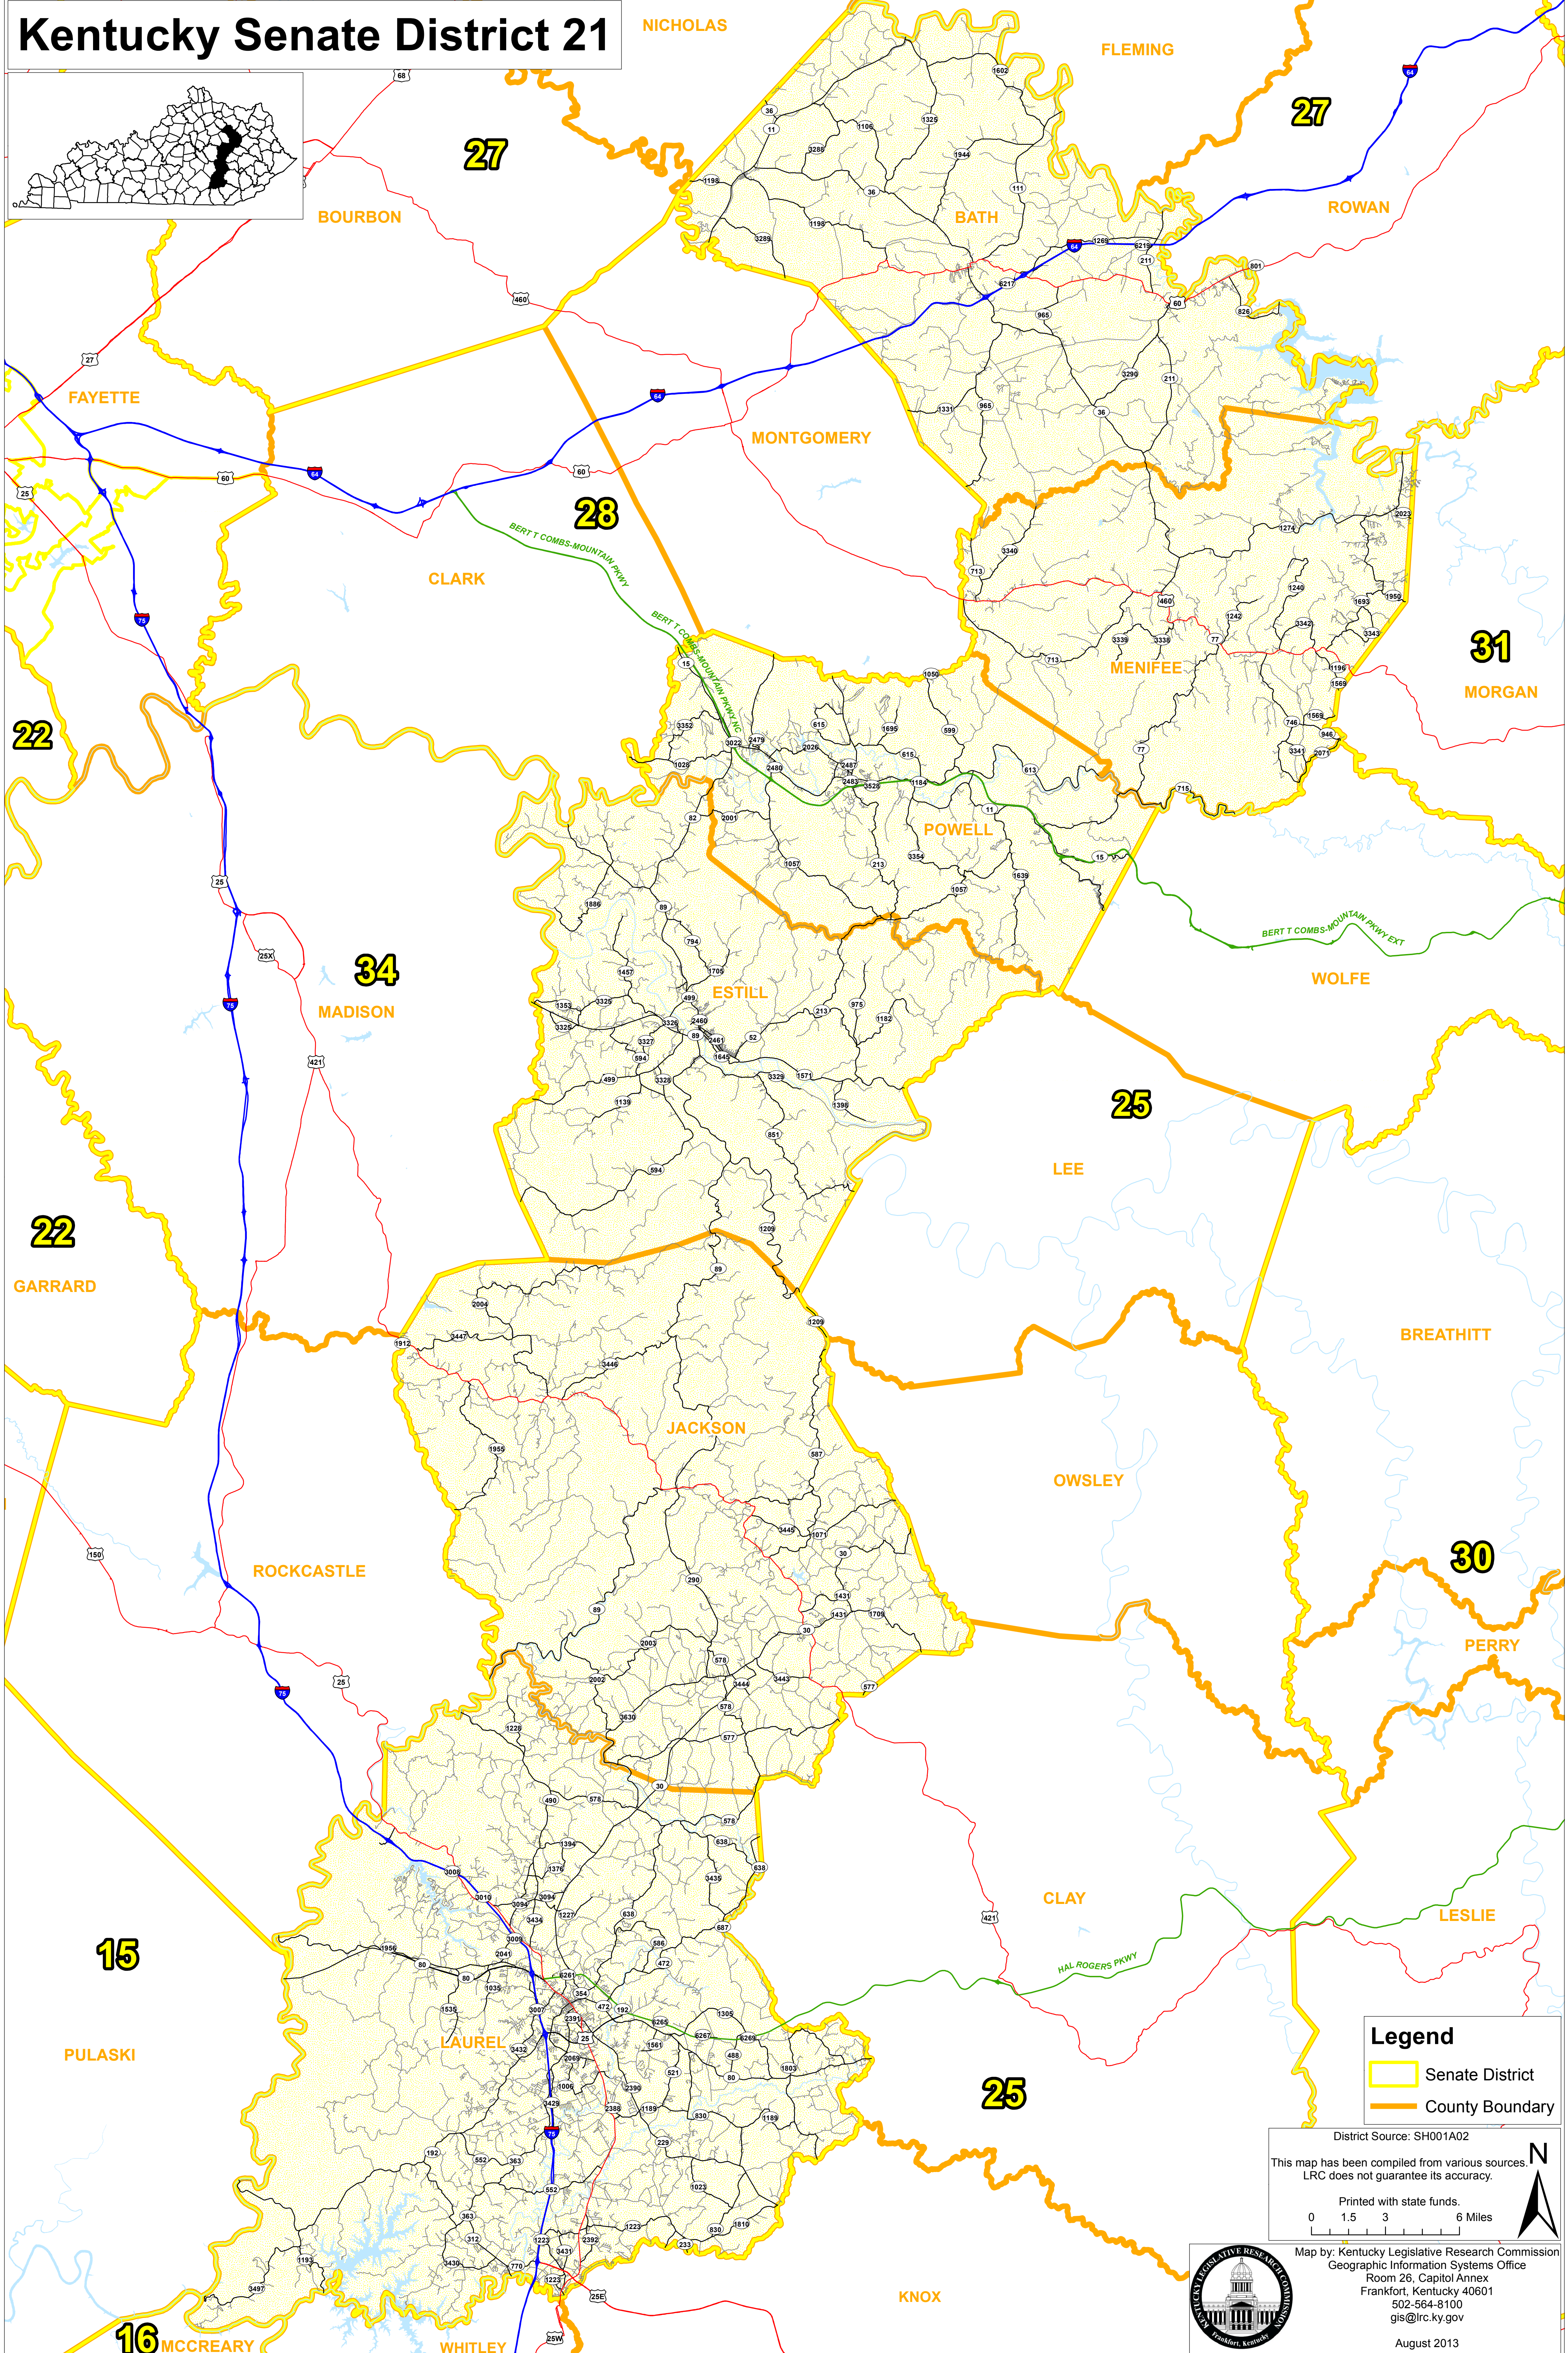

Kentucky Senate District 21

Legend

- Senate District
- County Boundary

District Source: SH001A02
This map has been compiled from various sources. LRC does not guarantee its accuracy.
Printed with state funds.
0 1.5 3 6 Miles

Map by: Kentucky Legislative Research Commission
Geographic Information Systems Office
Room 26, Capitol Annex
Frankfort, Kentucky 40601
502-564-8100
gis@lrc.ky.gov
August 2013