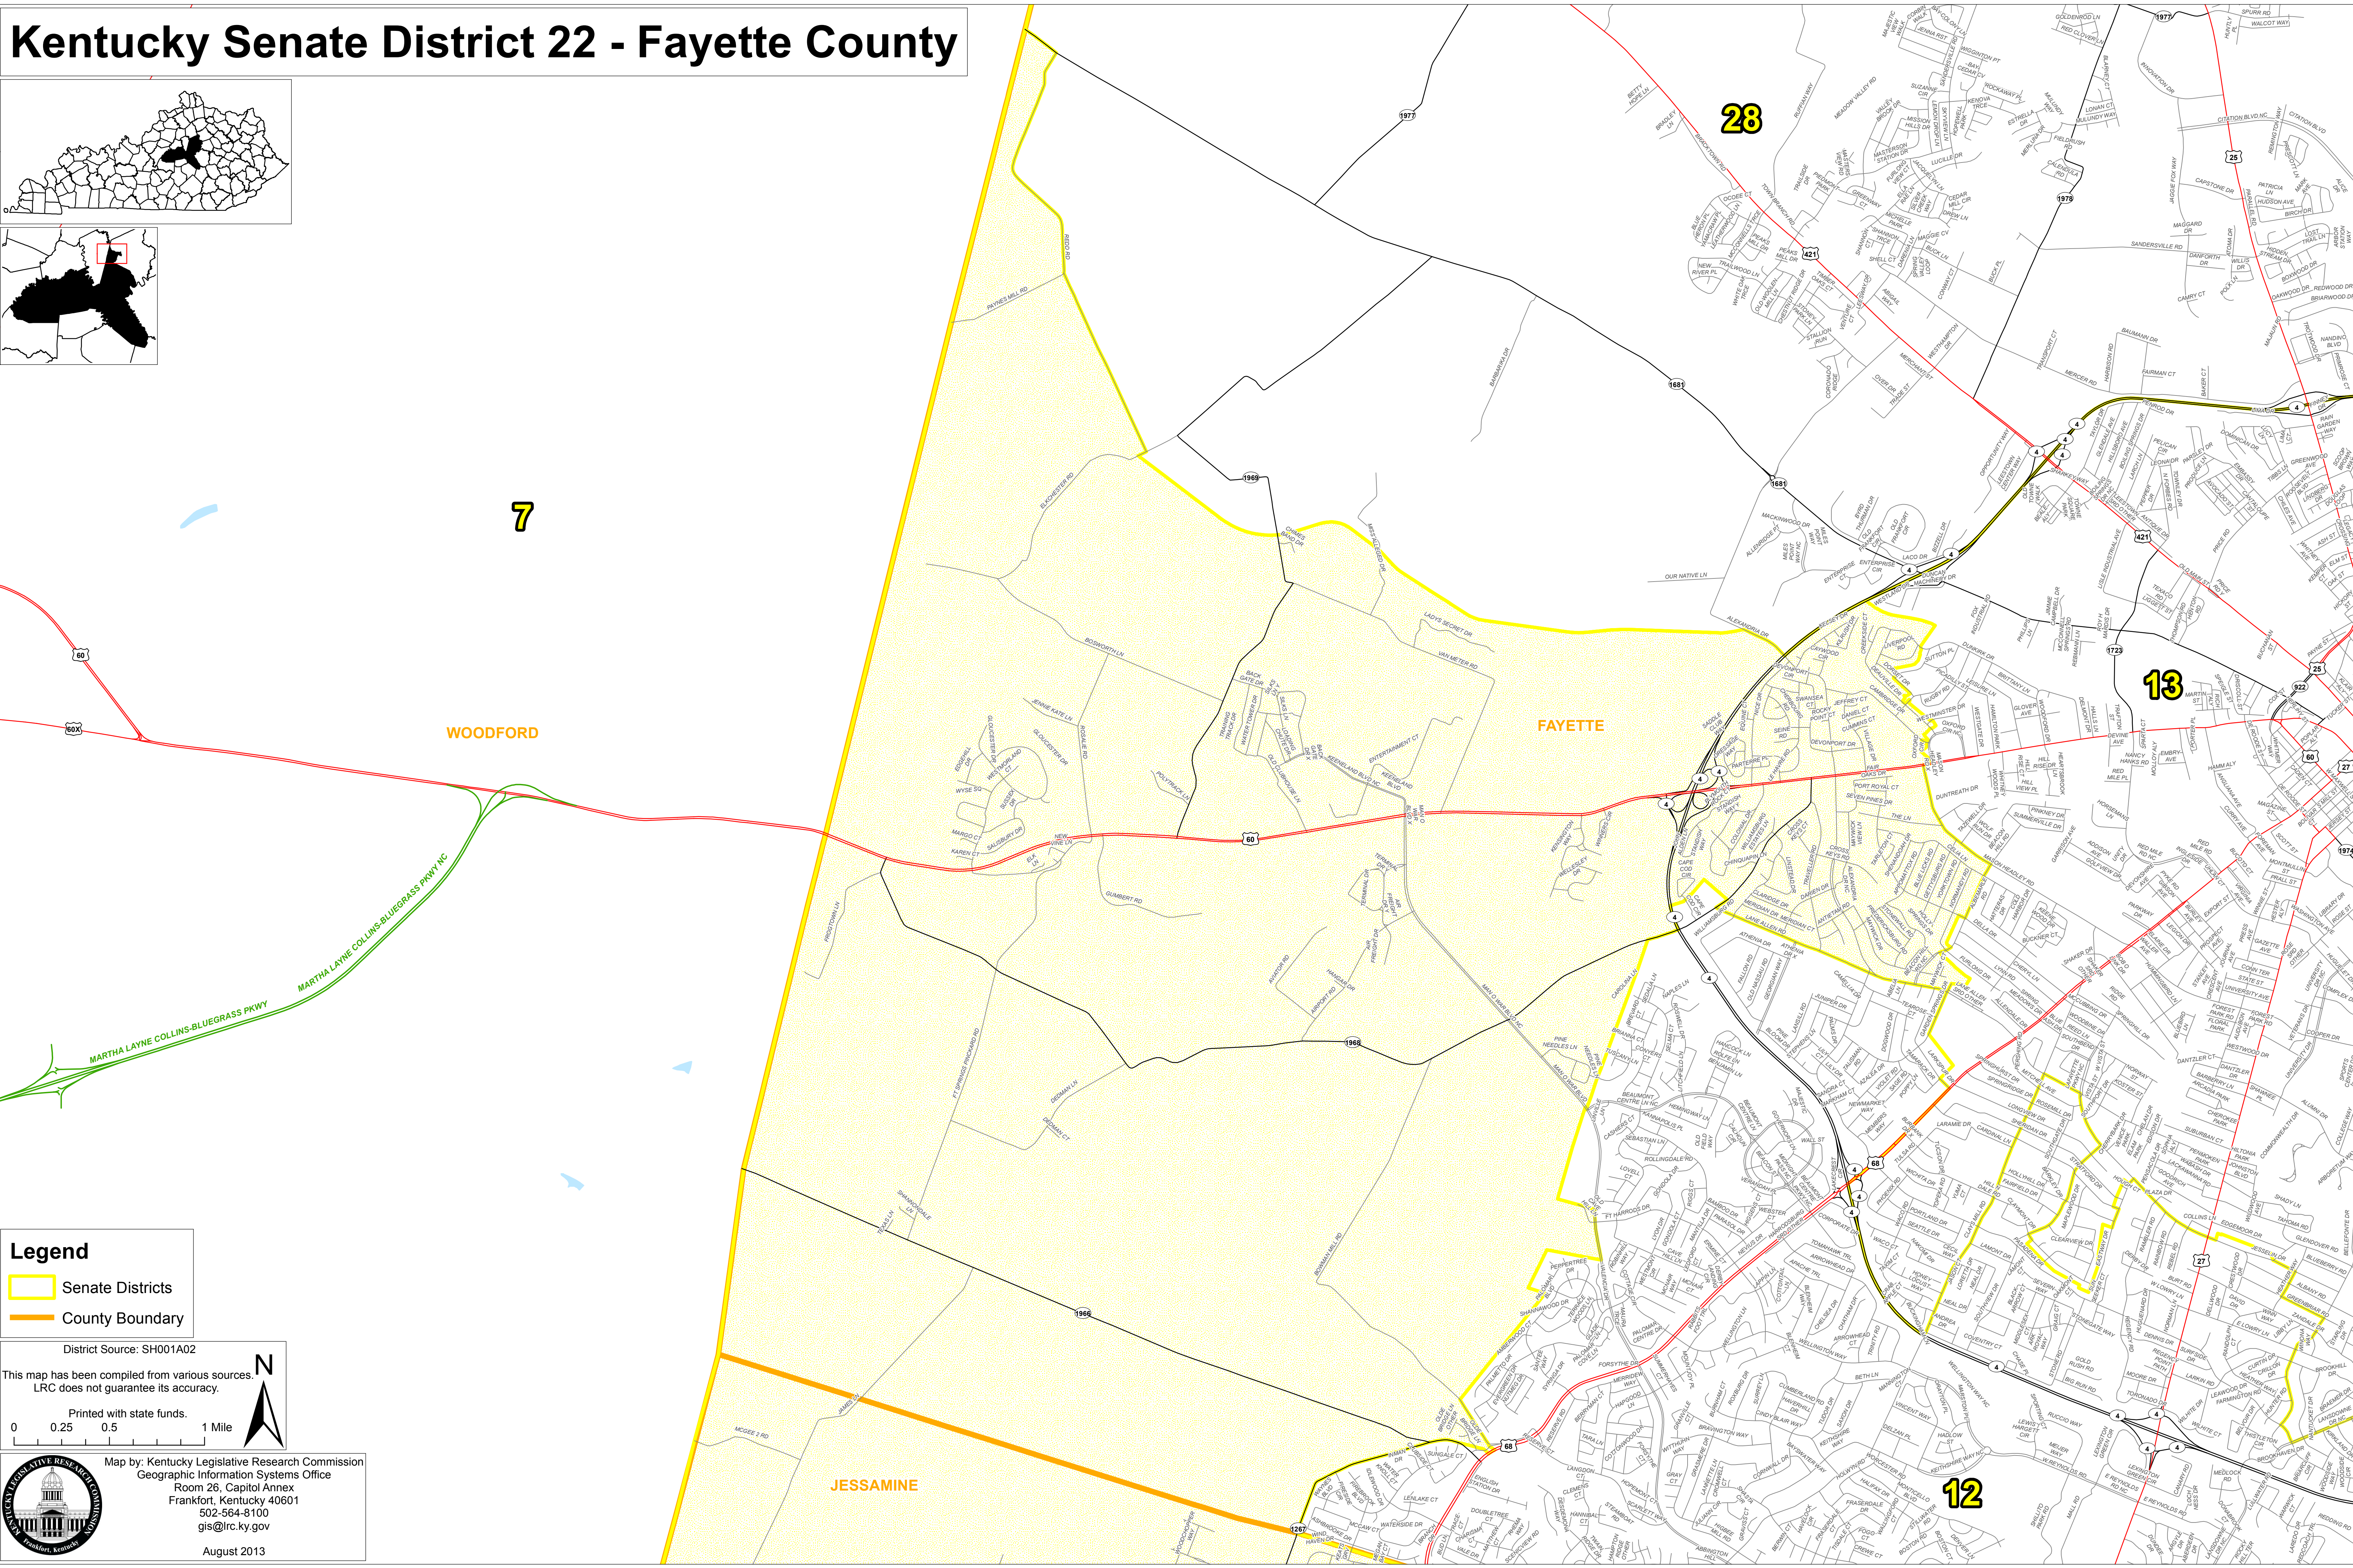

Kentucky Senate District 22 - Fayette County

Legend

- Senate Districts
- County Boundary

District Source: SH001A02

This map has been compiled from various sources. LRC does not guarantee its accuracy.

Printed with state funds.

0 0.25 0.5 1 Mile

Map by: Kentucky Legislative Research Commission
Geographic Information Systems Office
Room 26, Capitol Annex
Frankfort, Kentucky 40601
502-564-8100
gis@lrc.ky.gov

August 2013