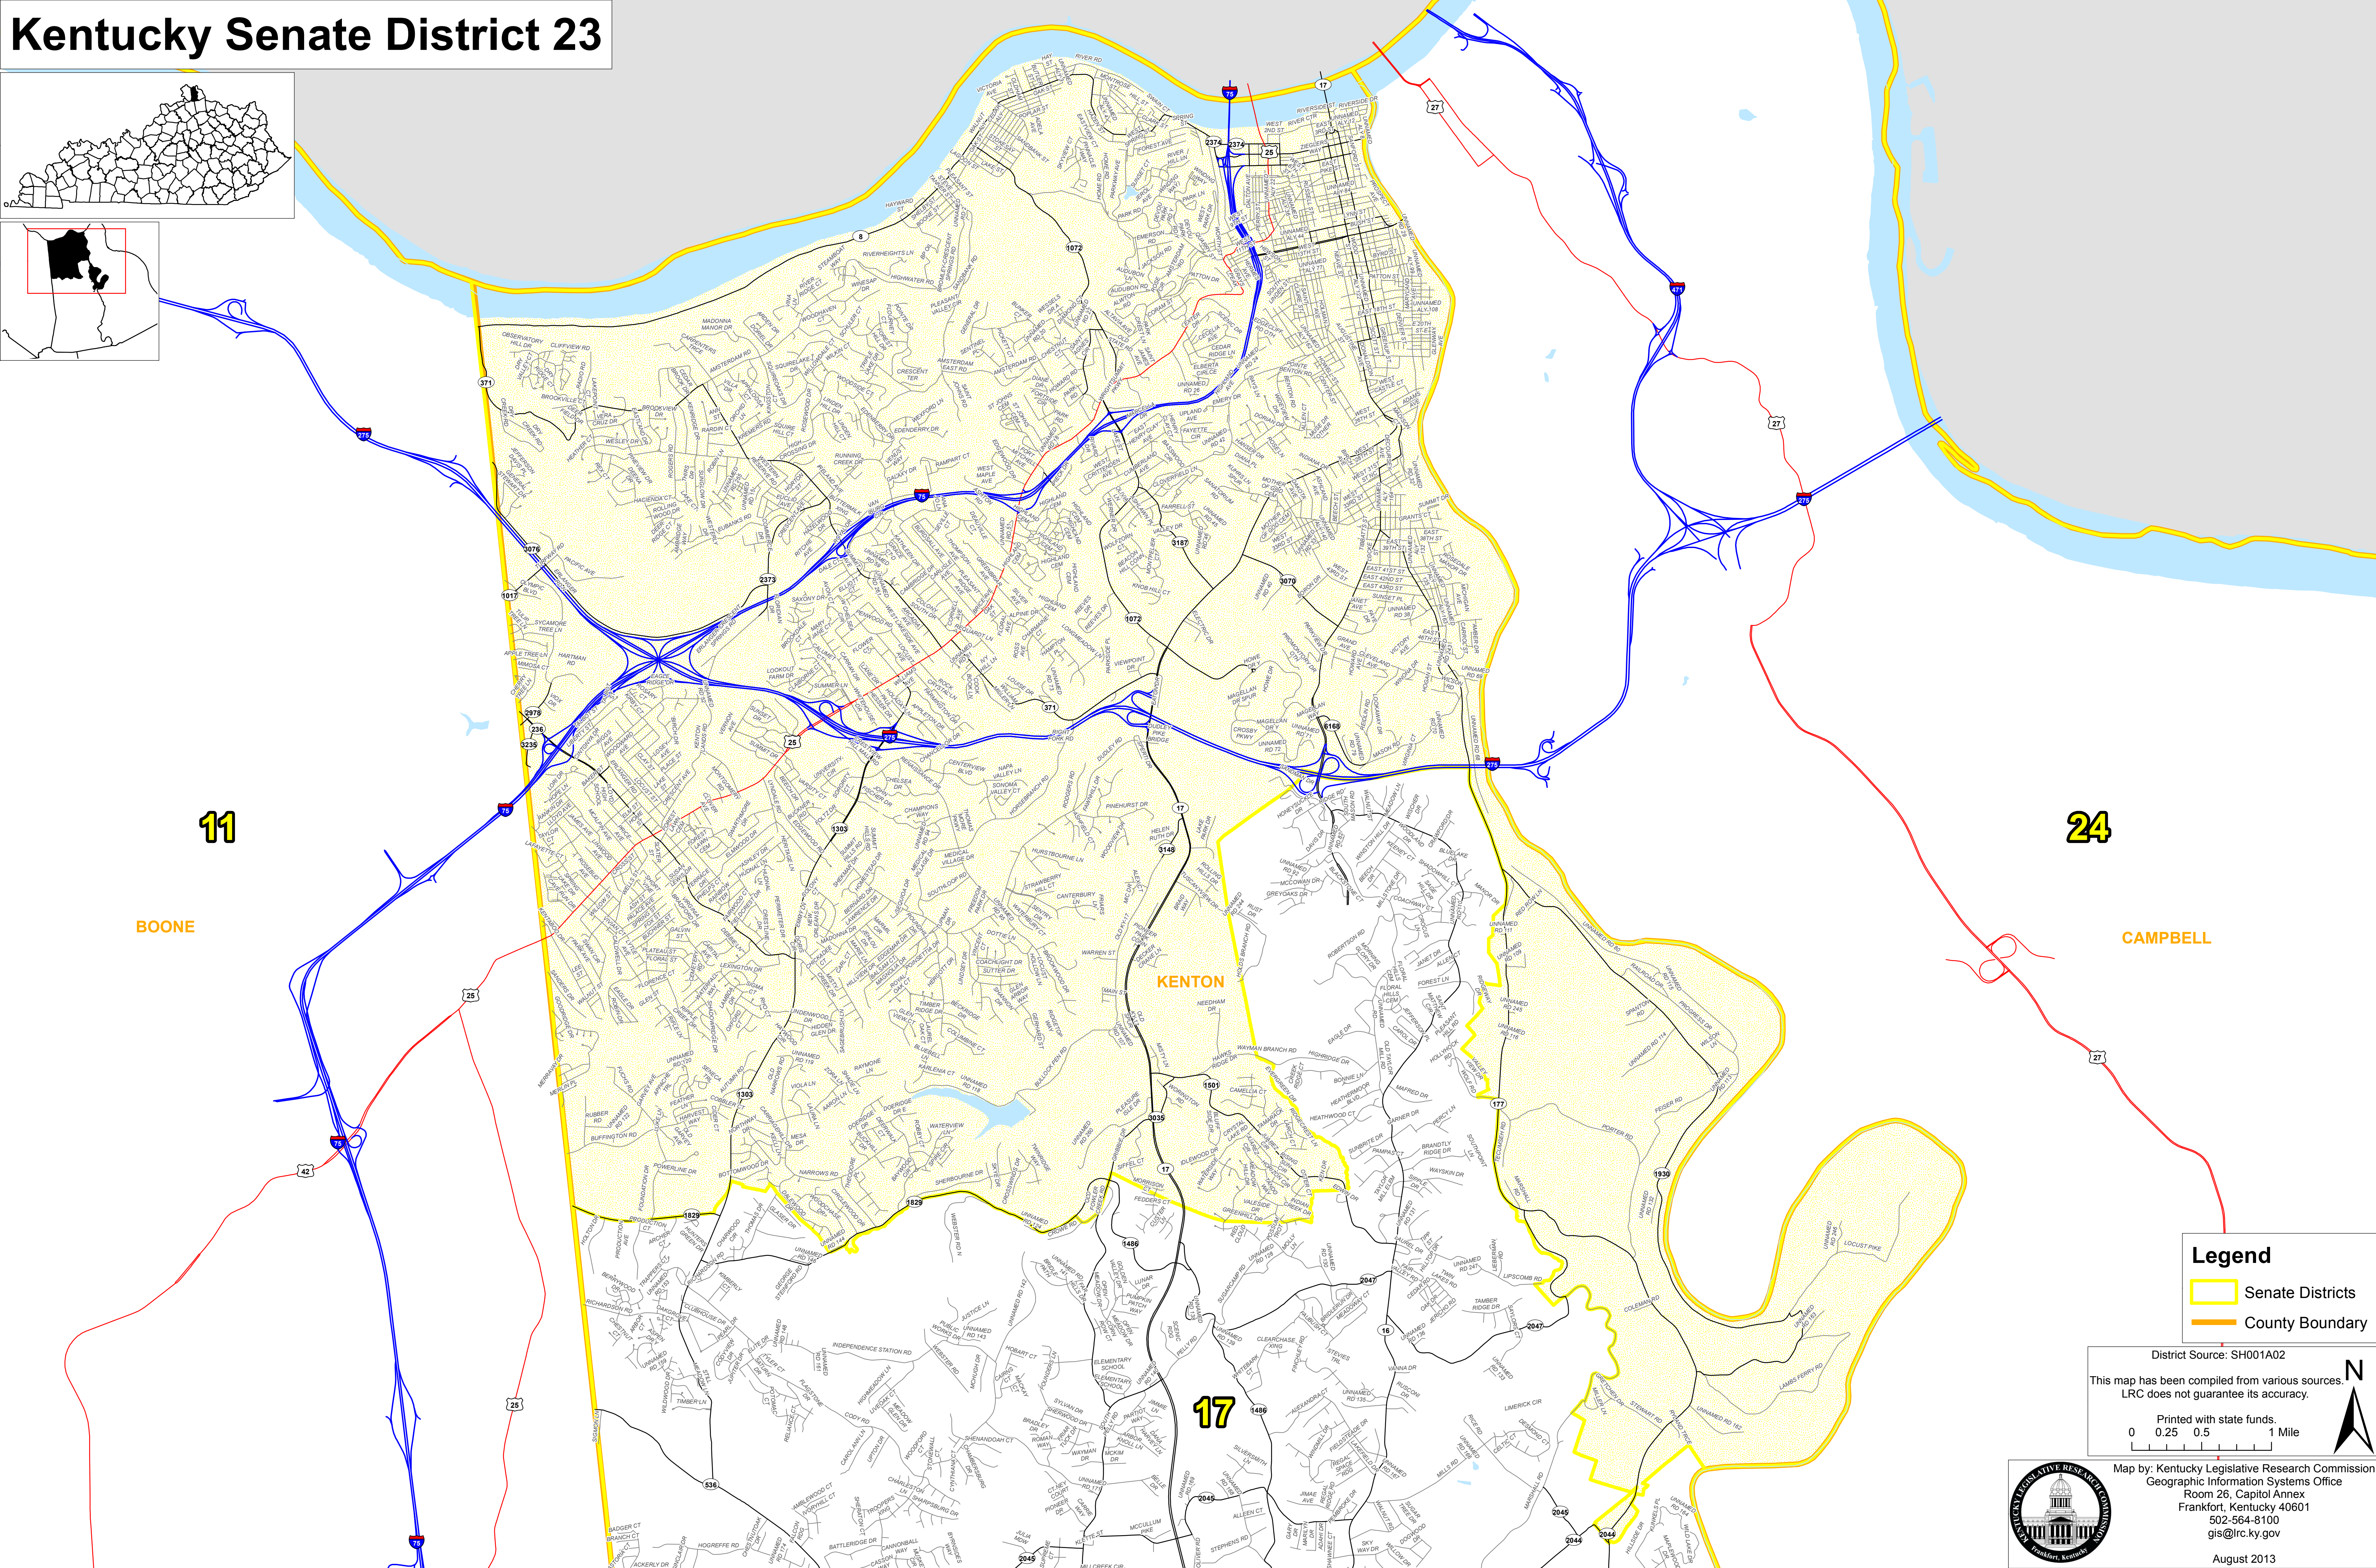

Kentucky Senate District 23

Legend

- Senate Districts
- County Boundary

District Source: SH001A02
This map has been compiled from various sources. LRC does not guarantee its accuracy.

Printed with state funds.

0 0.25 0.5 1 Mile

Map by: Kentucky Legislative Research Commission
Geographic Information Systems Office
Room 26, Capitol Annex
Frankfort, Kentucky 40601
502-564-8100
gis@lrc.ky.gov

August 2013