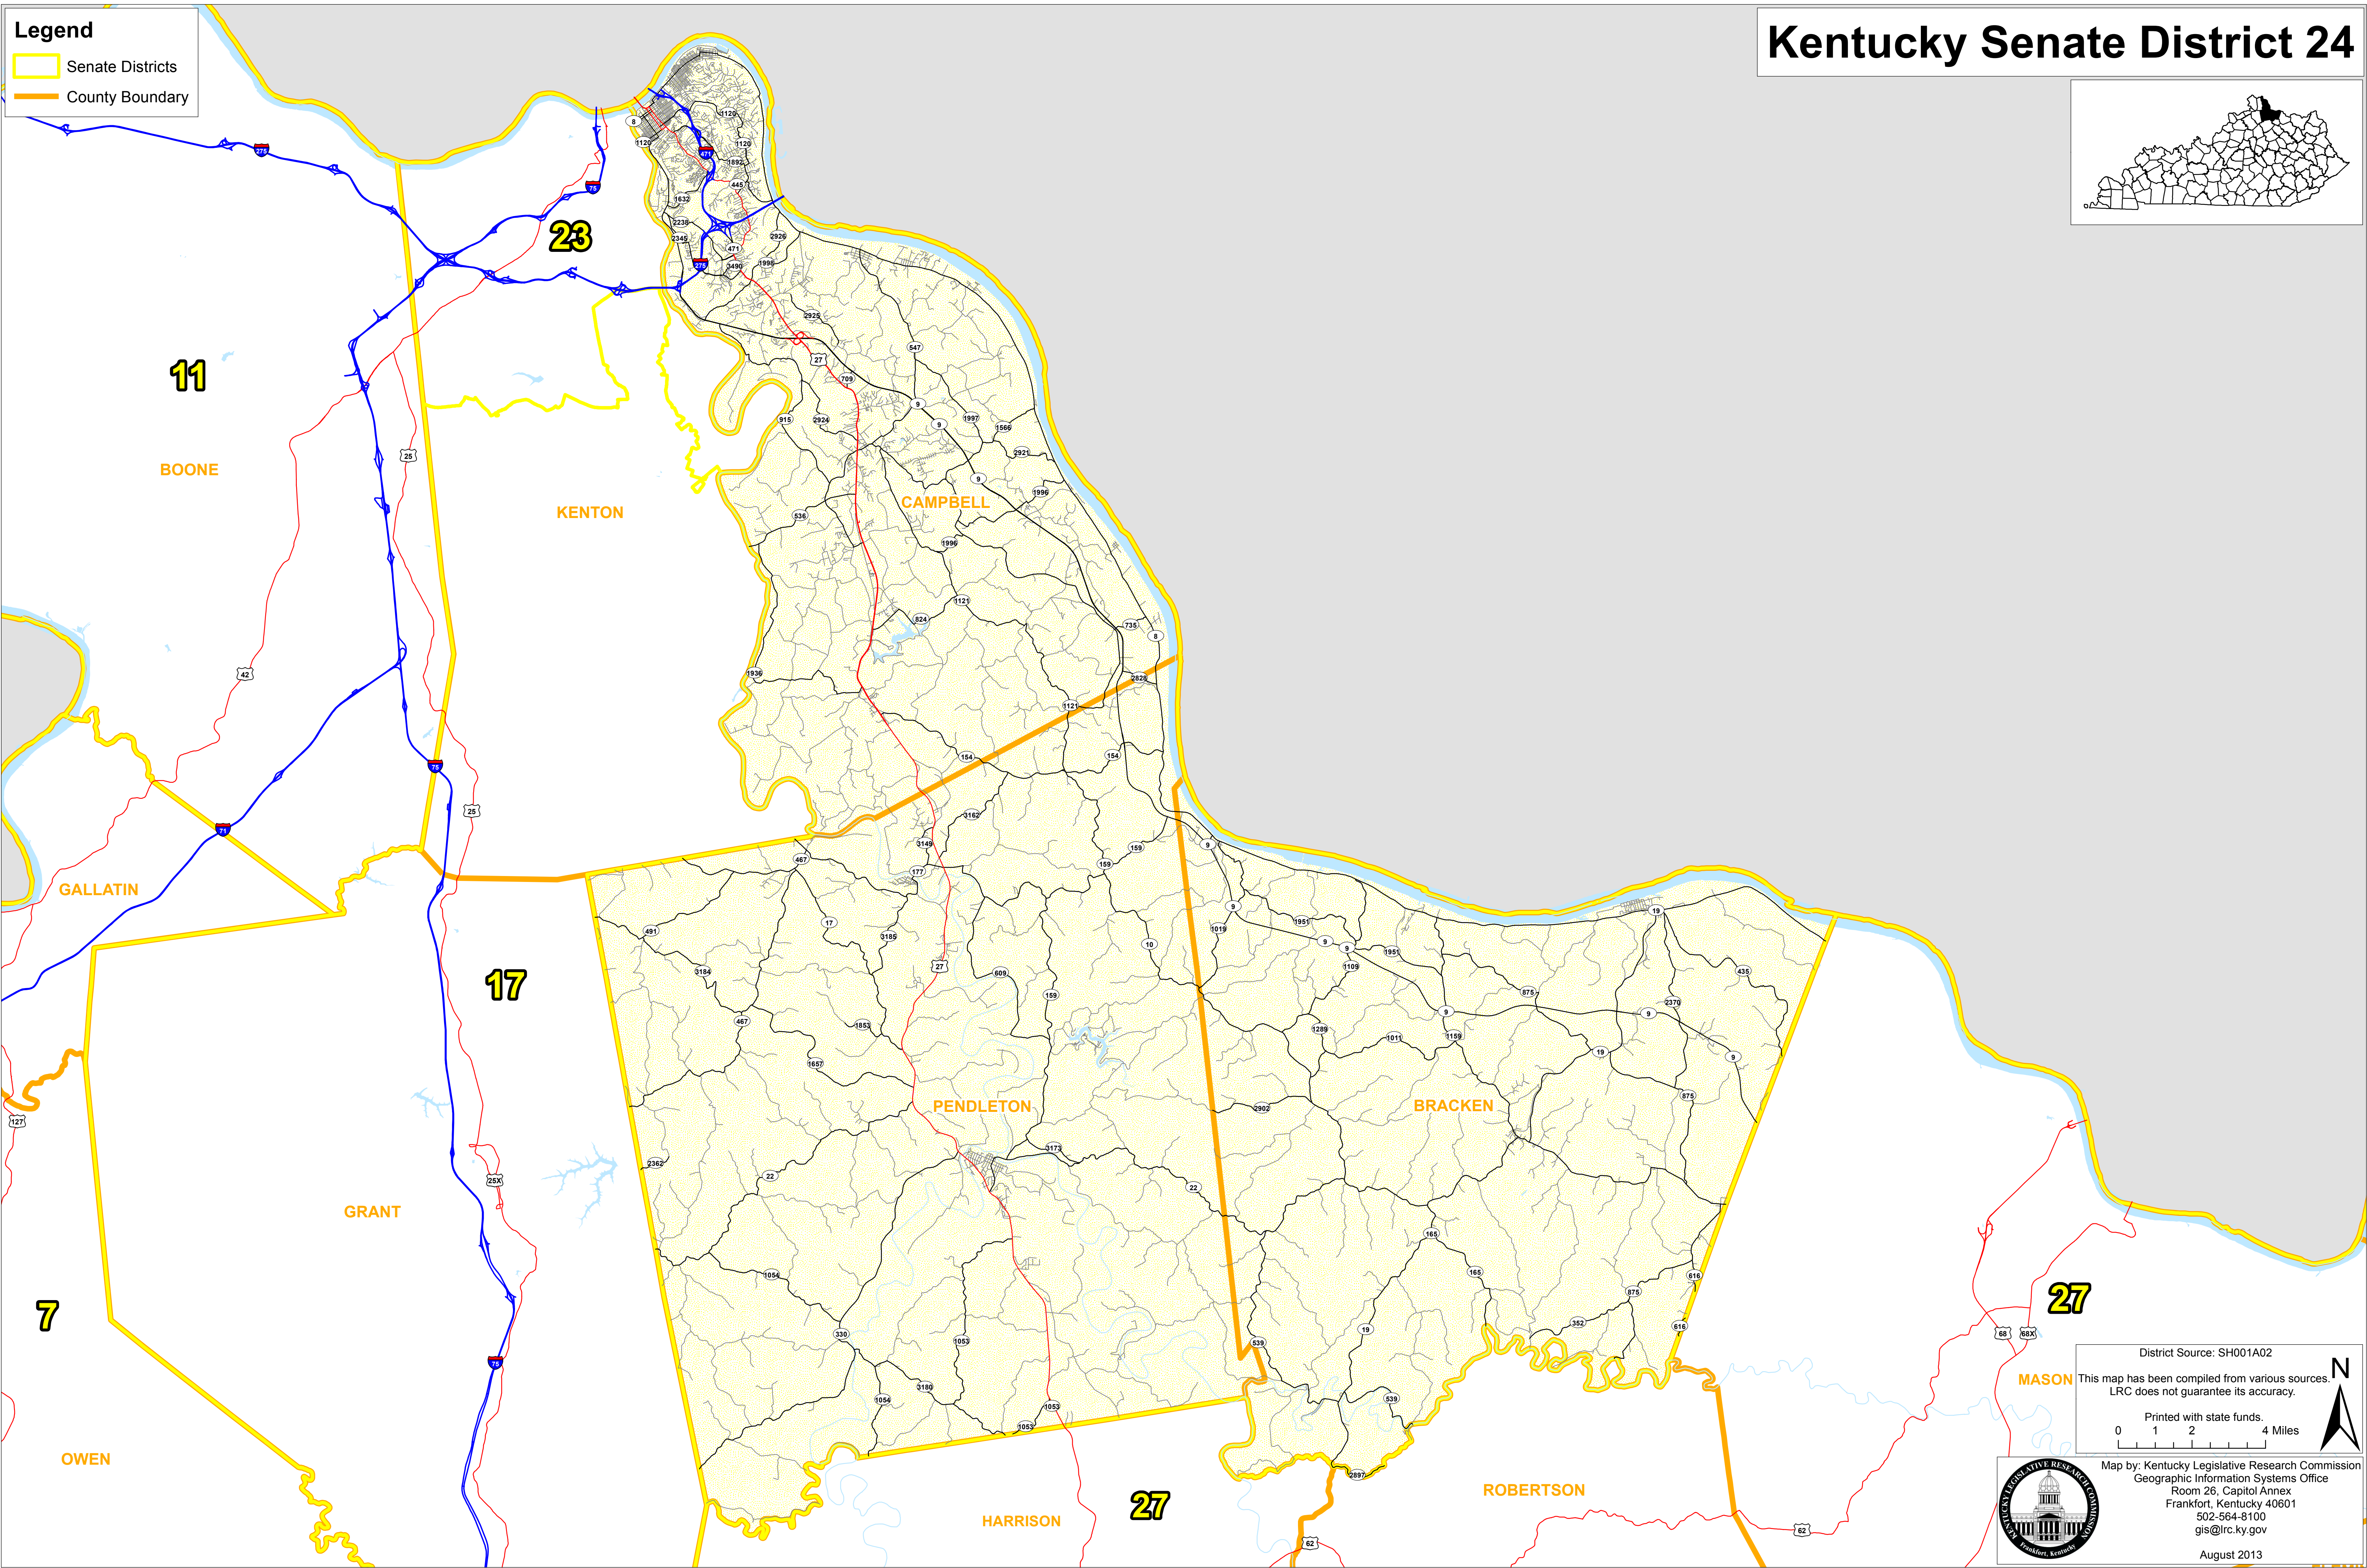

Kentucky Senate District 24

Legend
Senate Districts
County Boundary

District Source: SH001A02
This map has been compiled from various sources. LRC does not guarantee its accuracy.
Printed with state funds.
0 1 2 4 Miles

Map by: Kentucky Legislative Research Commission
Geographic Information Systems Office
Room 26, Capitol Annex
Frankfort, Kentucky 40601
502-564-8100
gis@lrc.ky.gov
August 2013