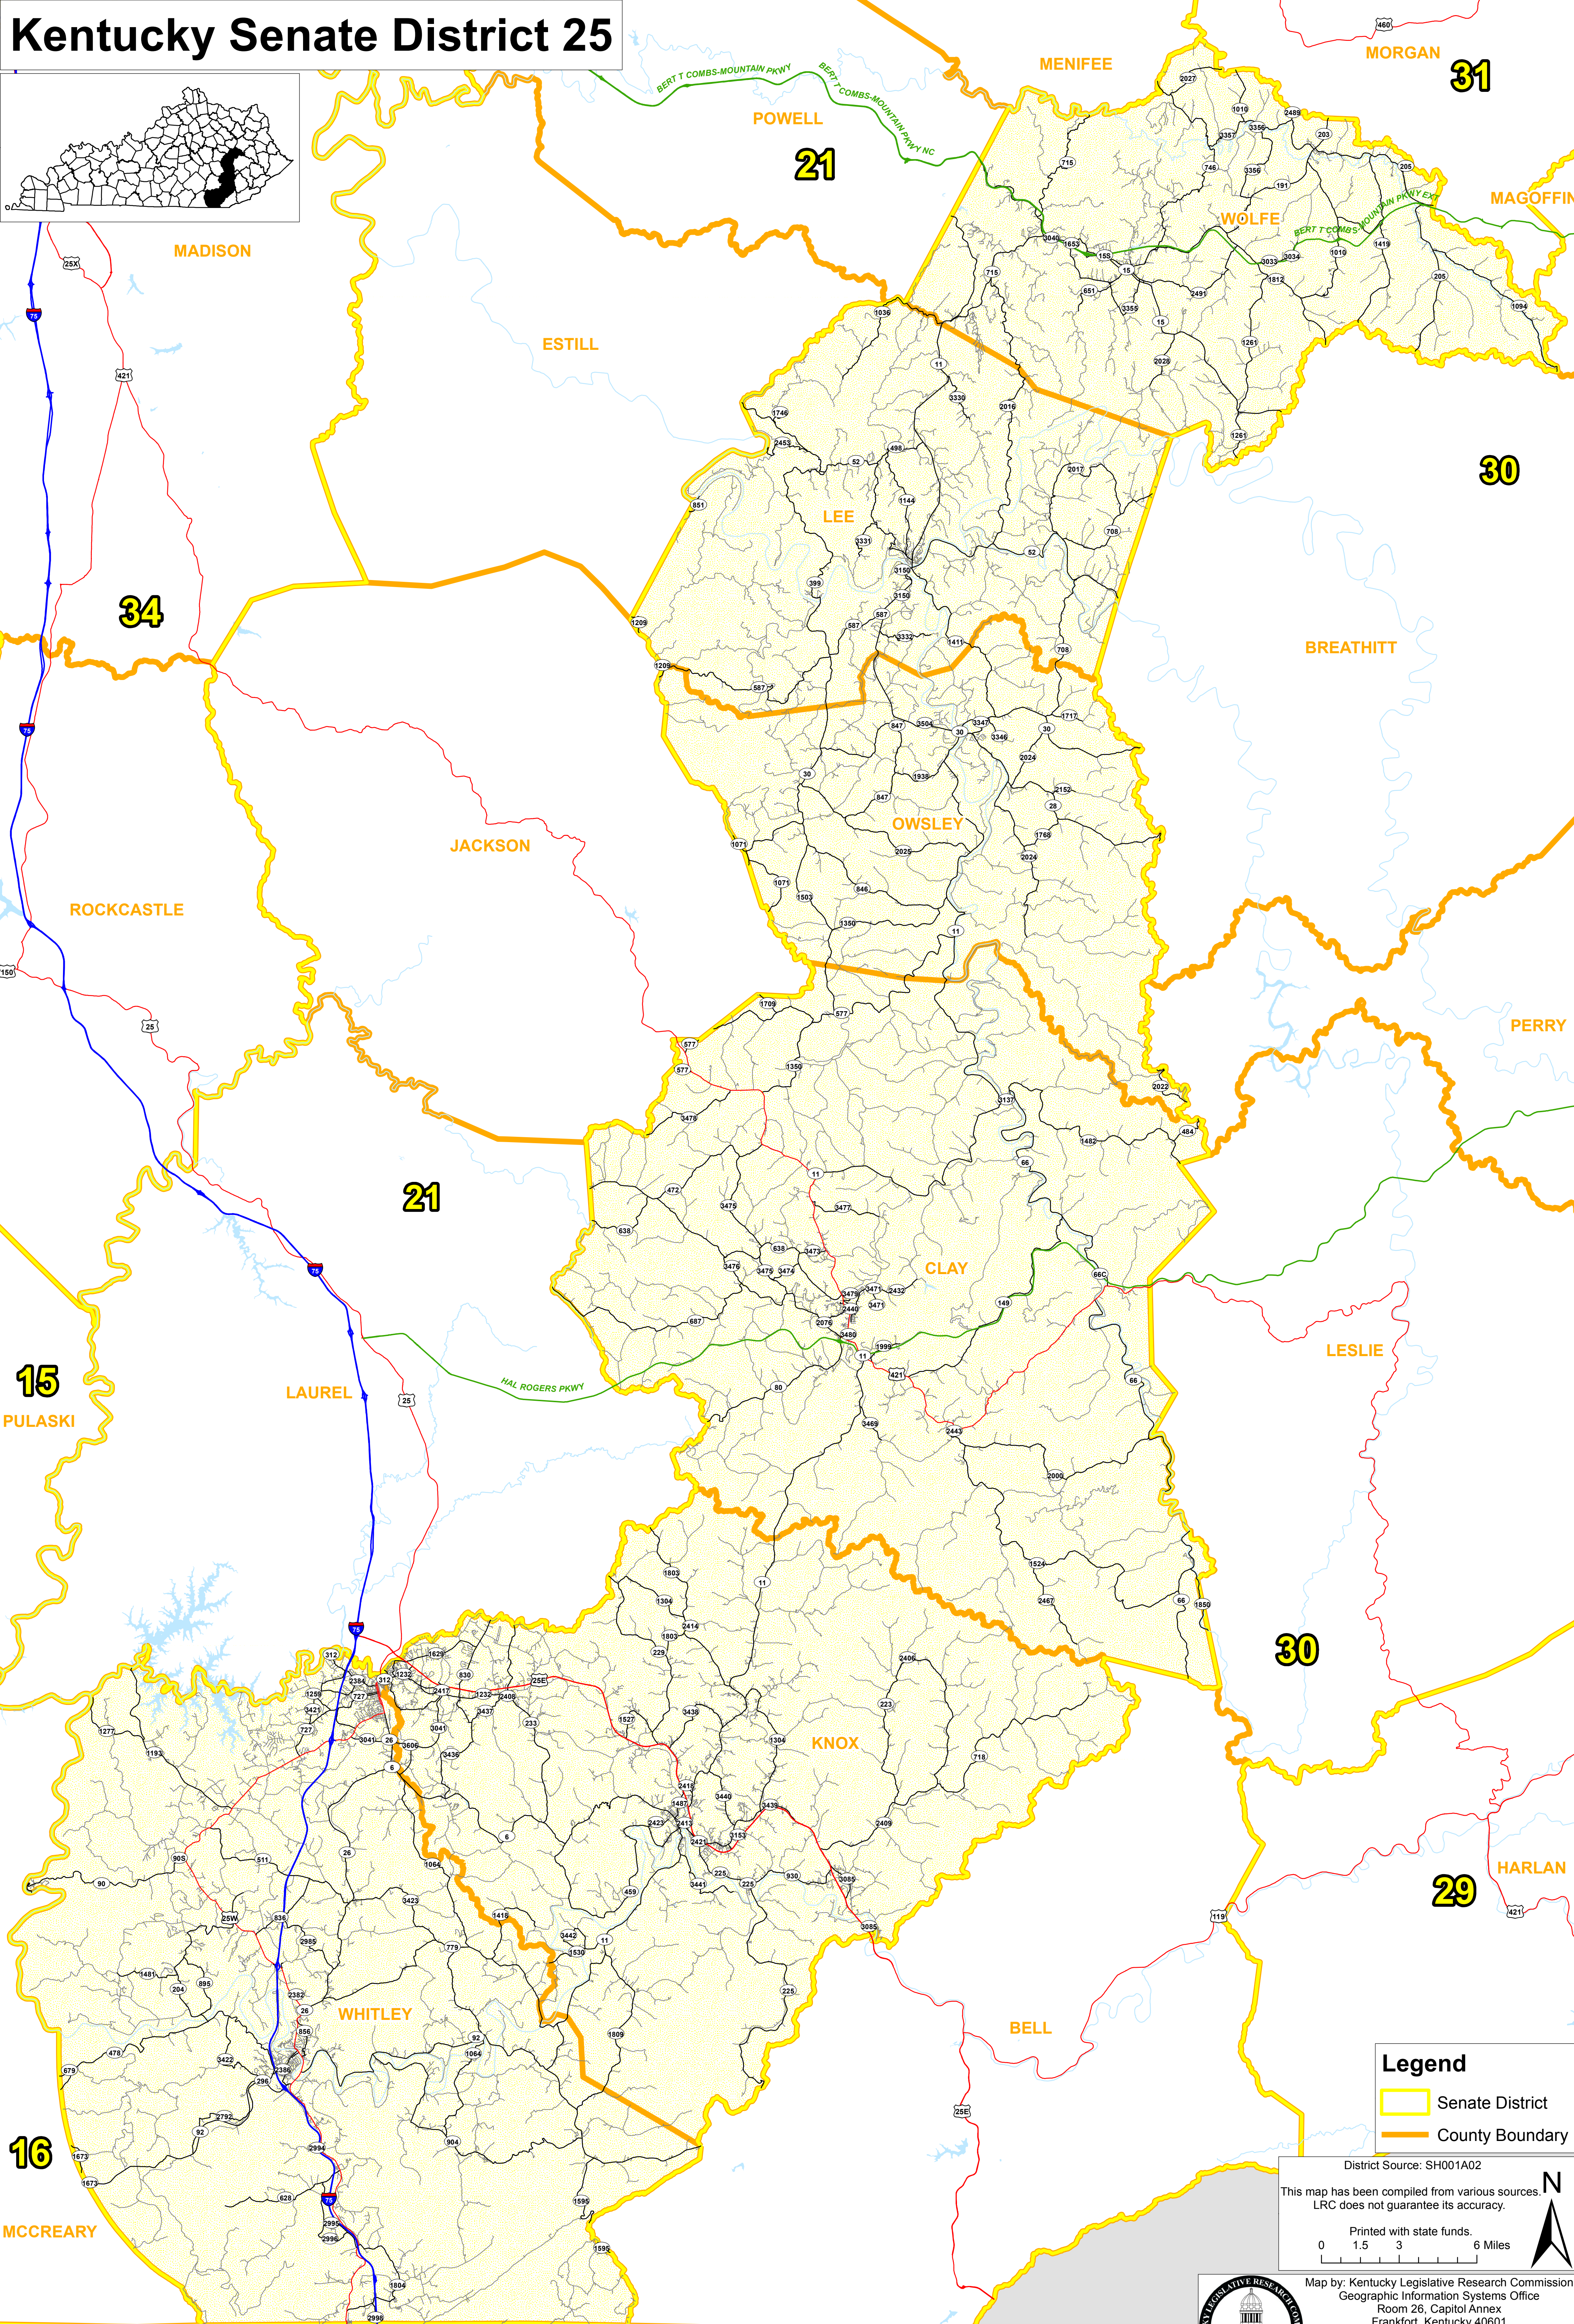

Kentucky Senate District 25

Legend

- Senate District
- County Boundary

District Source: SH001A02
This map has been compiled from various sources. LRC does not guarantee its accuracy.
Printed with state funds.

Map by: Kentucky Legislative Research Commission
Geographic Information Systems Office
Room 26, Capitol Annex
Frankfort, Kentucky 40601
502-564-8100
gis@lrc.ky.gov
August 2013