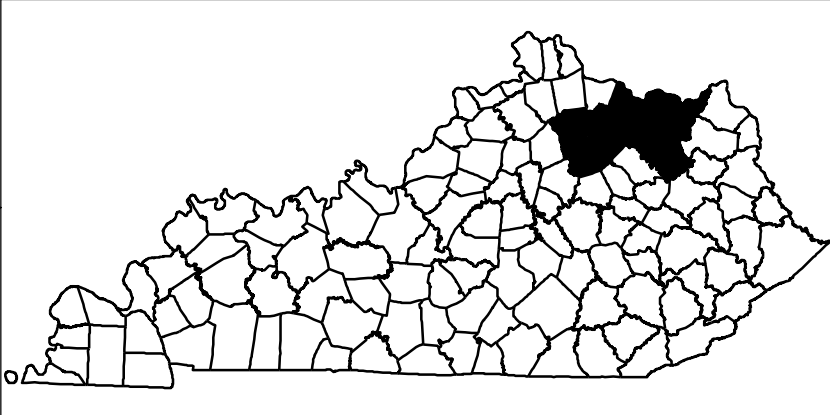

Kentucky Senate District 27

Legend

- Senate Districts (Yellow outline)
- County Boundary (Orange outline)

District Source: SH001A02
This map has been compiled from various sources. LRC does not guarantee its accuracy.
Printed with state funds.

0 1.5 3 6 Miles

Map by: Kentucky Legislative Research Commission
Geographic Information Systems Office
Room 26, Capitol Annex
Frankfort, Kentucky 40601
502-564-8100
gis@lrc.ky.gov
August 2013