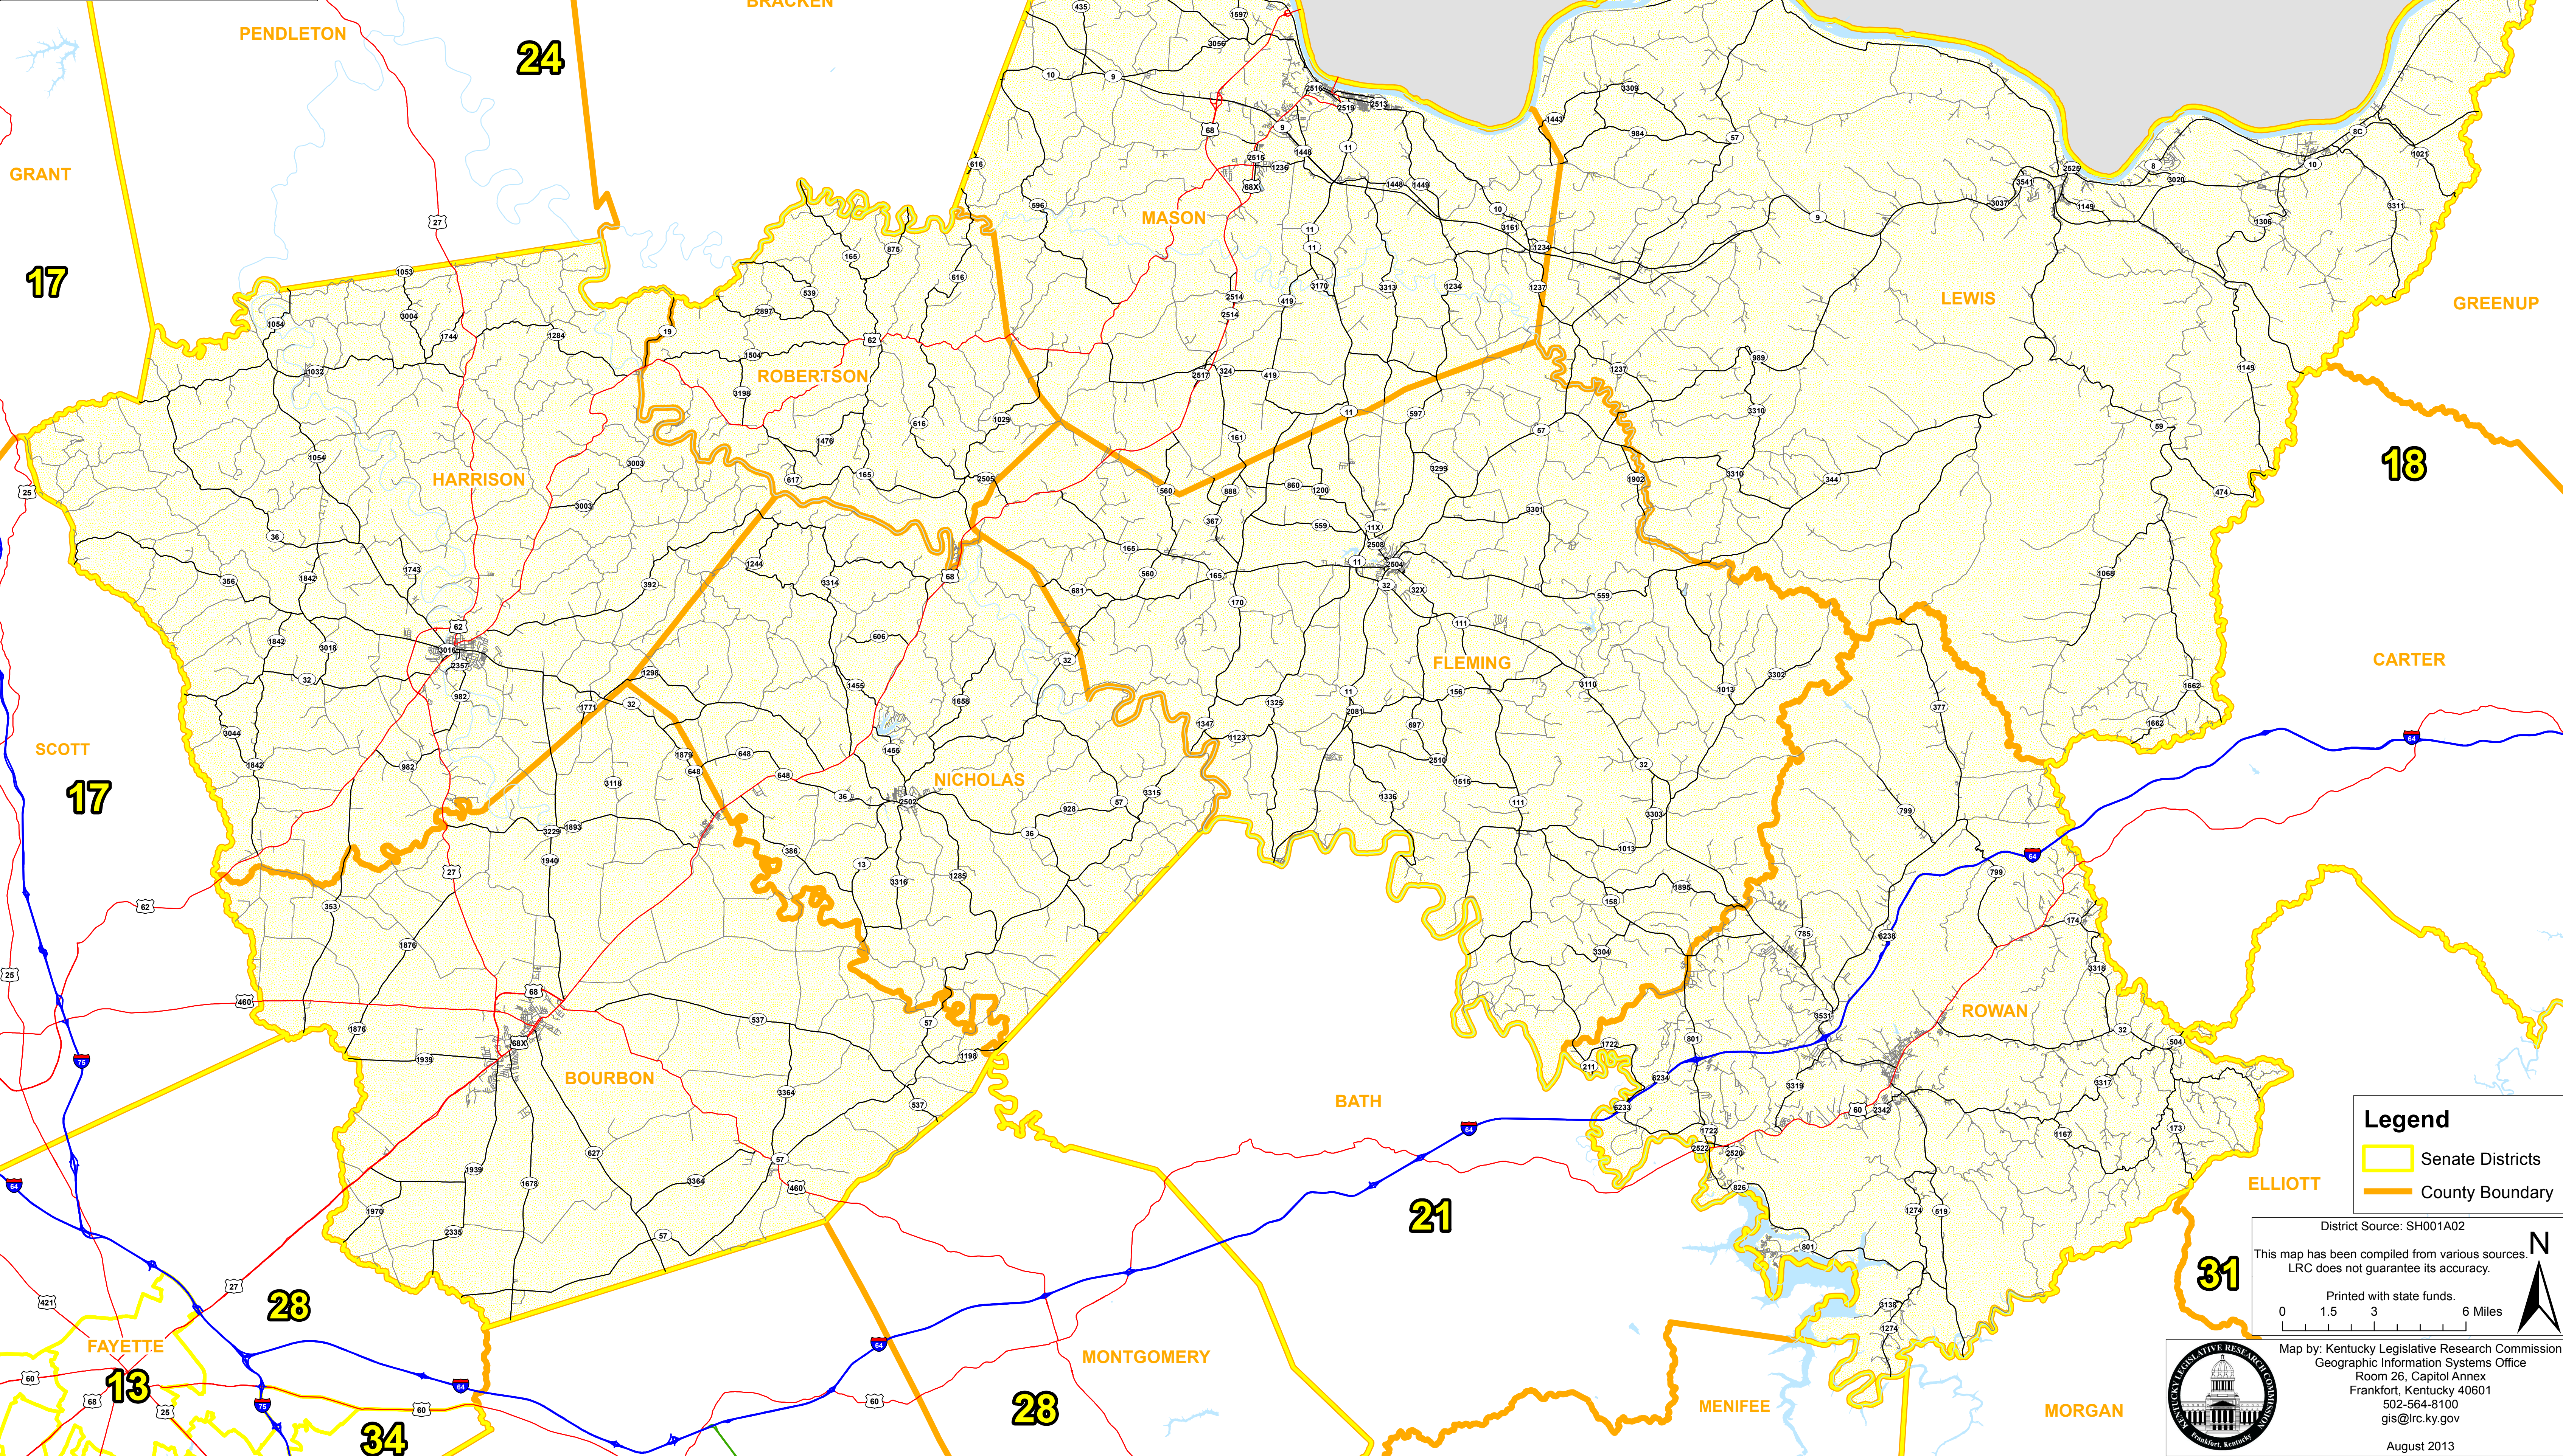

Kentucky Senate District 27

Legend

- Senate Districts (Yellow outline)
- County Boundary (Orange outline)

District Source: SH001A02
This map has been compiled from various sources. LRC does not guarantee its accuracy.
Printed with state funds.

0 1.5 3 6 Miles

Map by: Kentucky Legislative Research Commission
Geographic Information Systems Office
Room 26, Capitol Annex
Frankfort, Kentucky 40601
502-564-8100
gis@lrc.ky.gov
August 2013