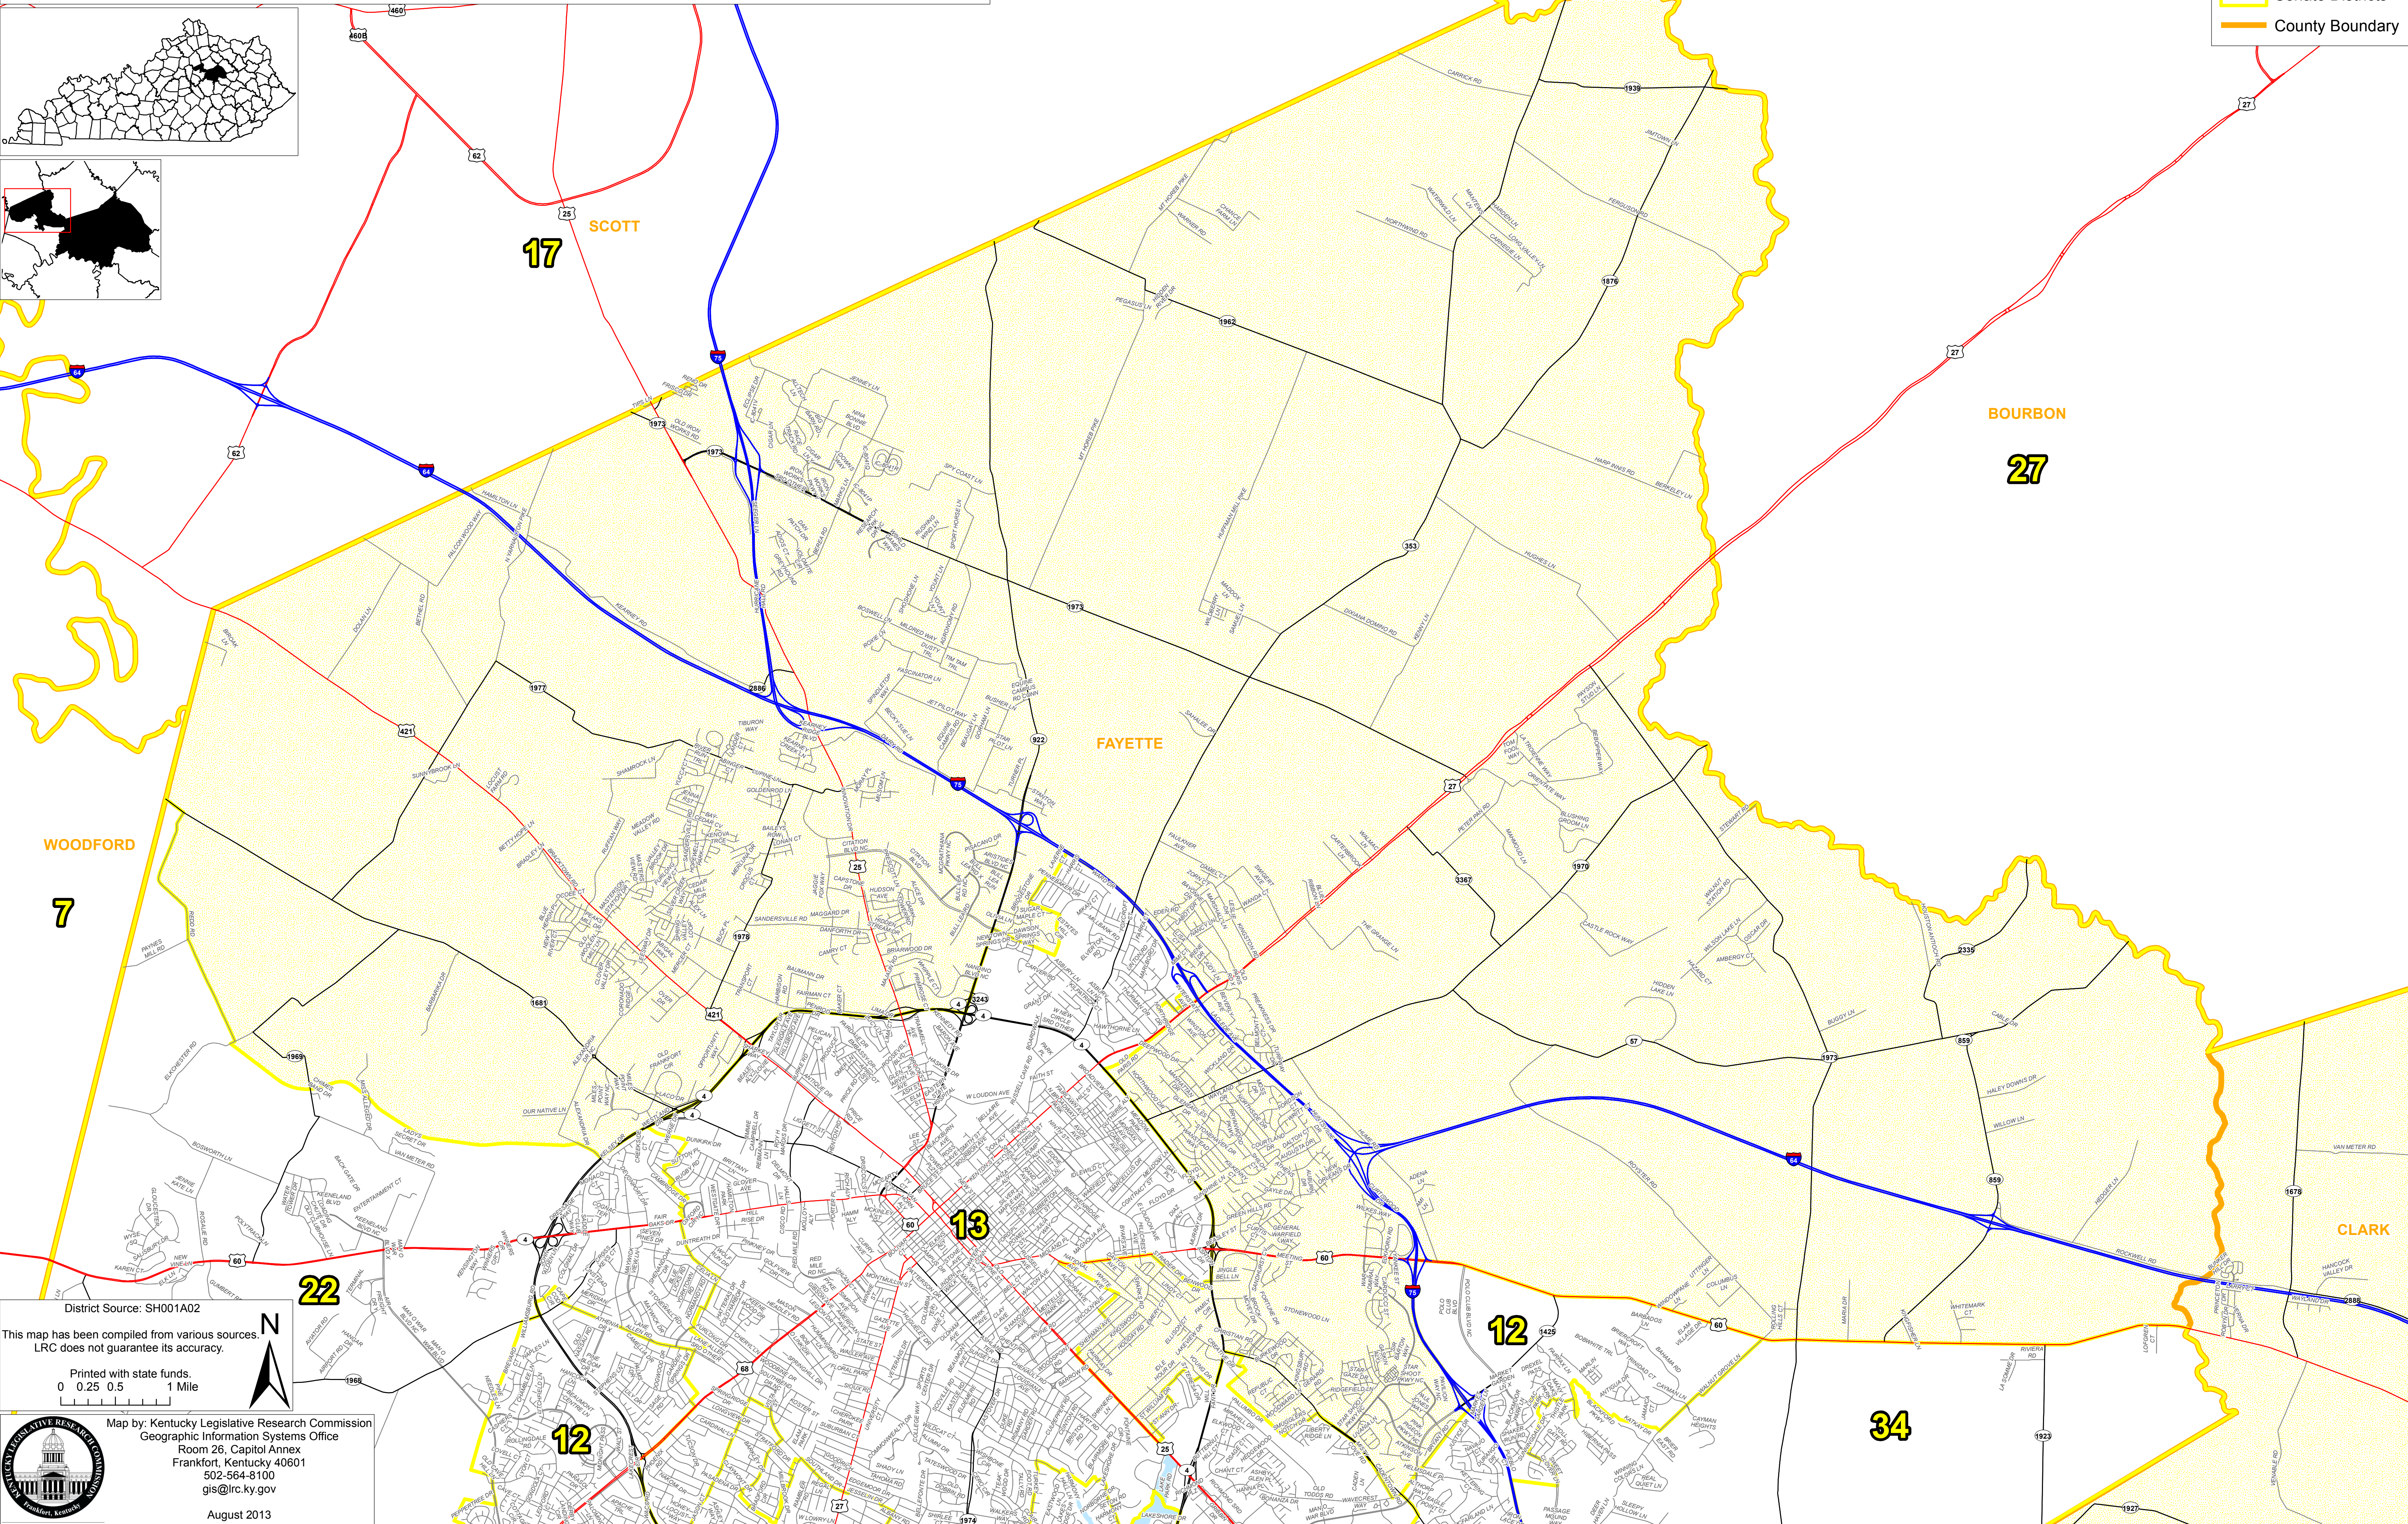

Kentucky Senate District 28 - Fayette County

Legend

- Senate Districts
- County Boundary

District Source: SH001A02
This map has been compiled from various sources.
LRC does not guarantee its accuracy.
Printed with state funds.
0 0.25 0.5 1 Mile

Map by: Kentucky Legislative Research Commission
Geographic Information Systems Office
Room 26, Capitol Annex
Frankfort, Kentucky 40601
502-564-8100
gis@lrc.ky.gov
August 2013