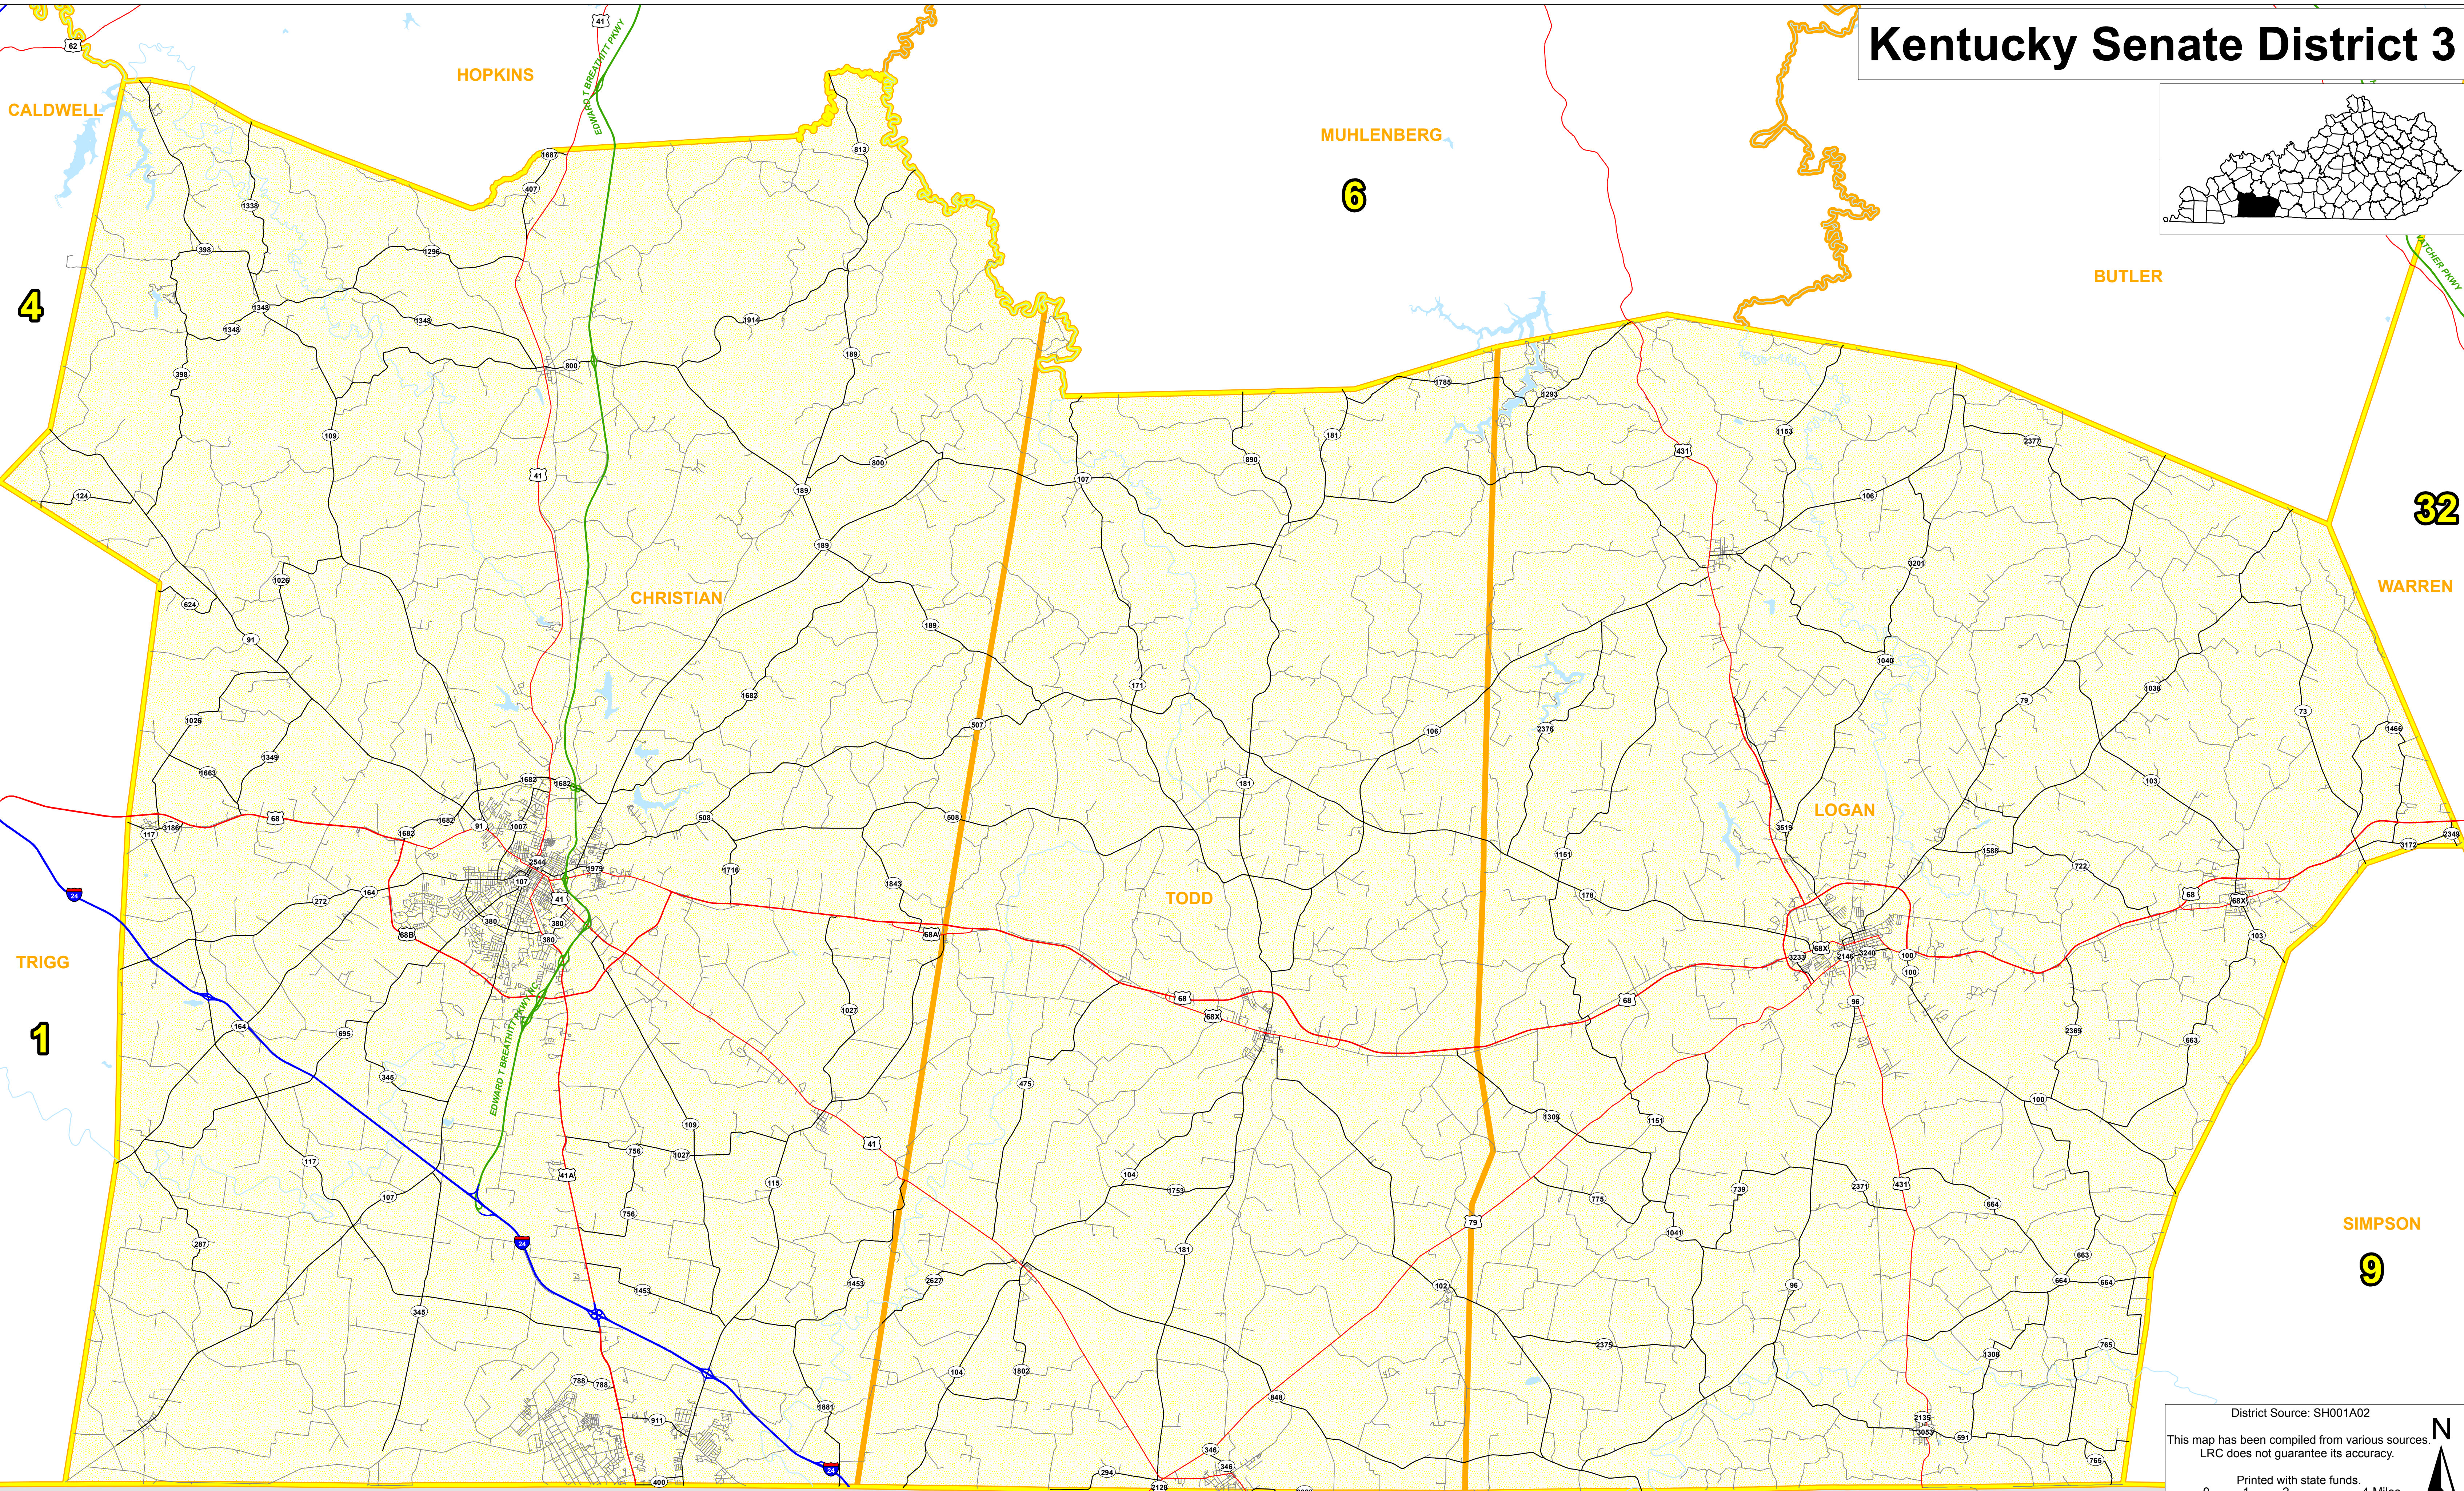

Kentucky Senate District 3

Legend

- Senate Districts
- County Boundary

District Source: SH001A02
This map has been compiled from various sources. LRC does not guarantee its accuracy.
Printed with state funds.
0 1 2 4 Miles

Map by: Kentucky Legislative Research Commission
Geographic Information Systems Office
Room 26, Capitol Annex
Frankfort, Kentucky 40601
502-564-8100
gis@lrc.ky.gov
August 2013