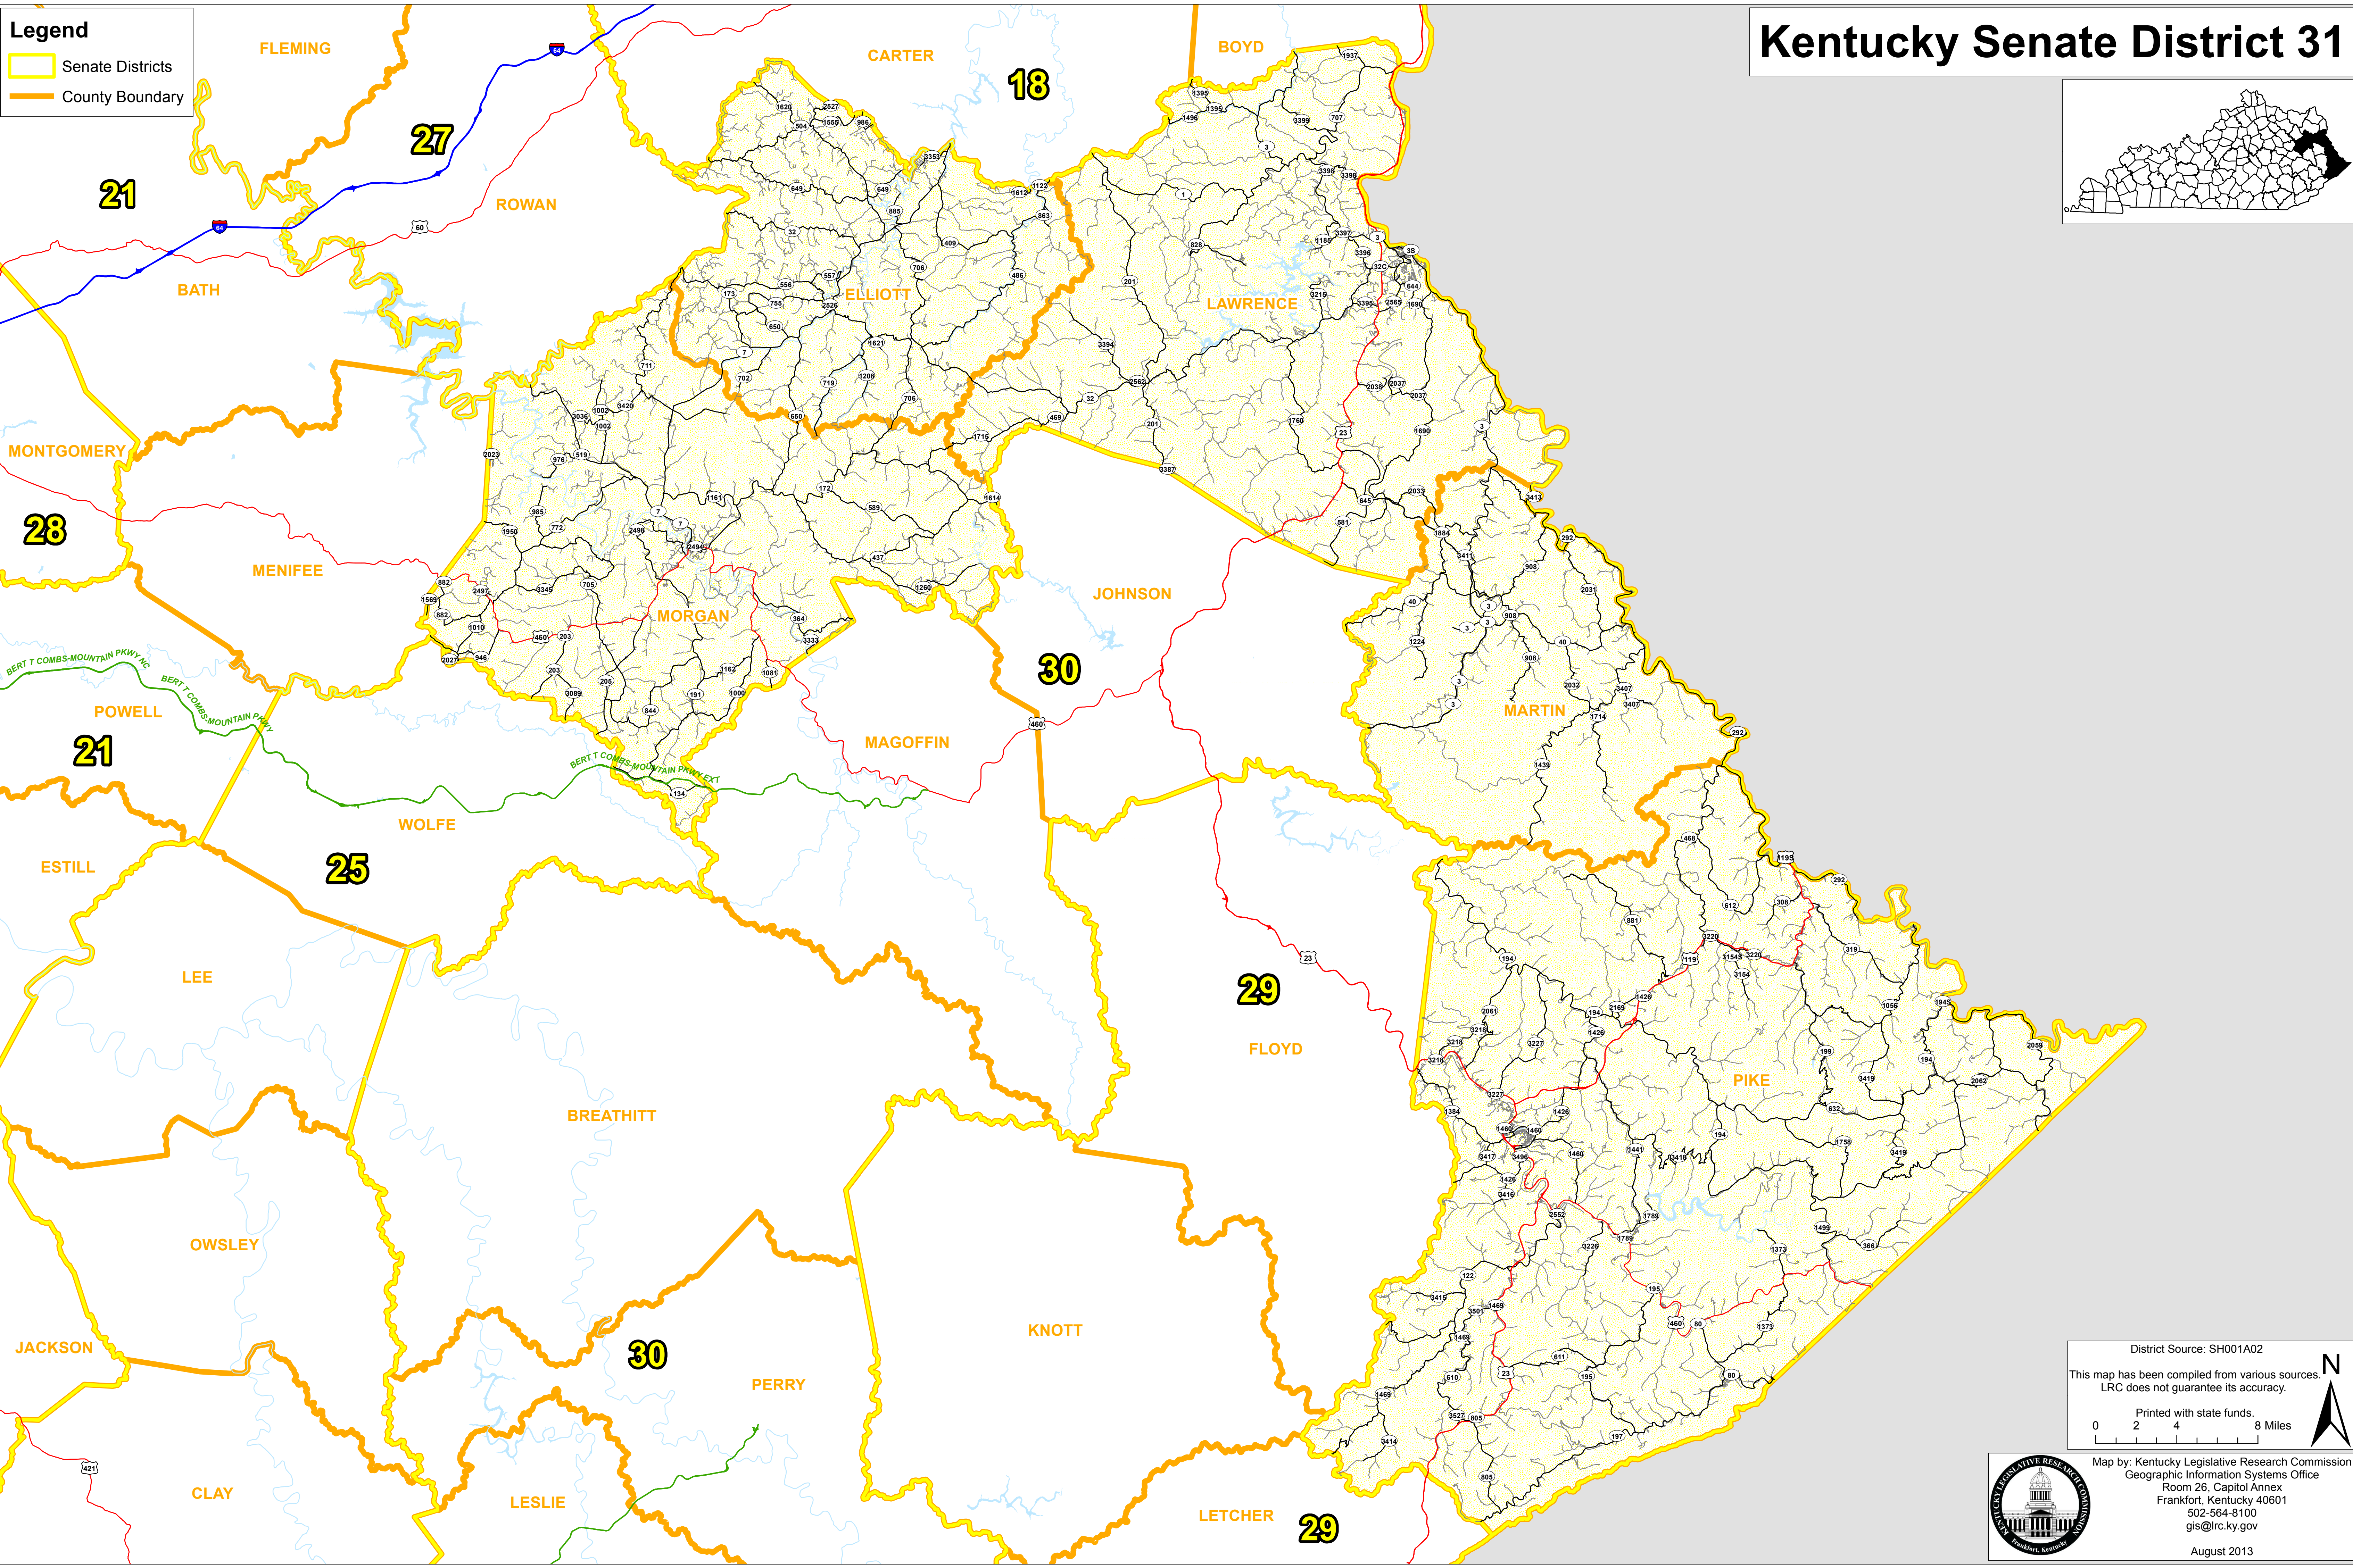

Kentucky Senate District 31

Legend
Senate Districts
County Boundary

District Source: SH001A02
This map has been compiled from various sources.
LRC does not guarantee its accuracy.
Printed with state funds.
0 2 4 8 Miles

Map by: Kentucky Legislative Research Commission
Geographic Information Systems Office
Room 26, Capitol Annex
Frankfort, Kentucky 40601
502-564-8100
gis@lrc.ky.gov
August 2013