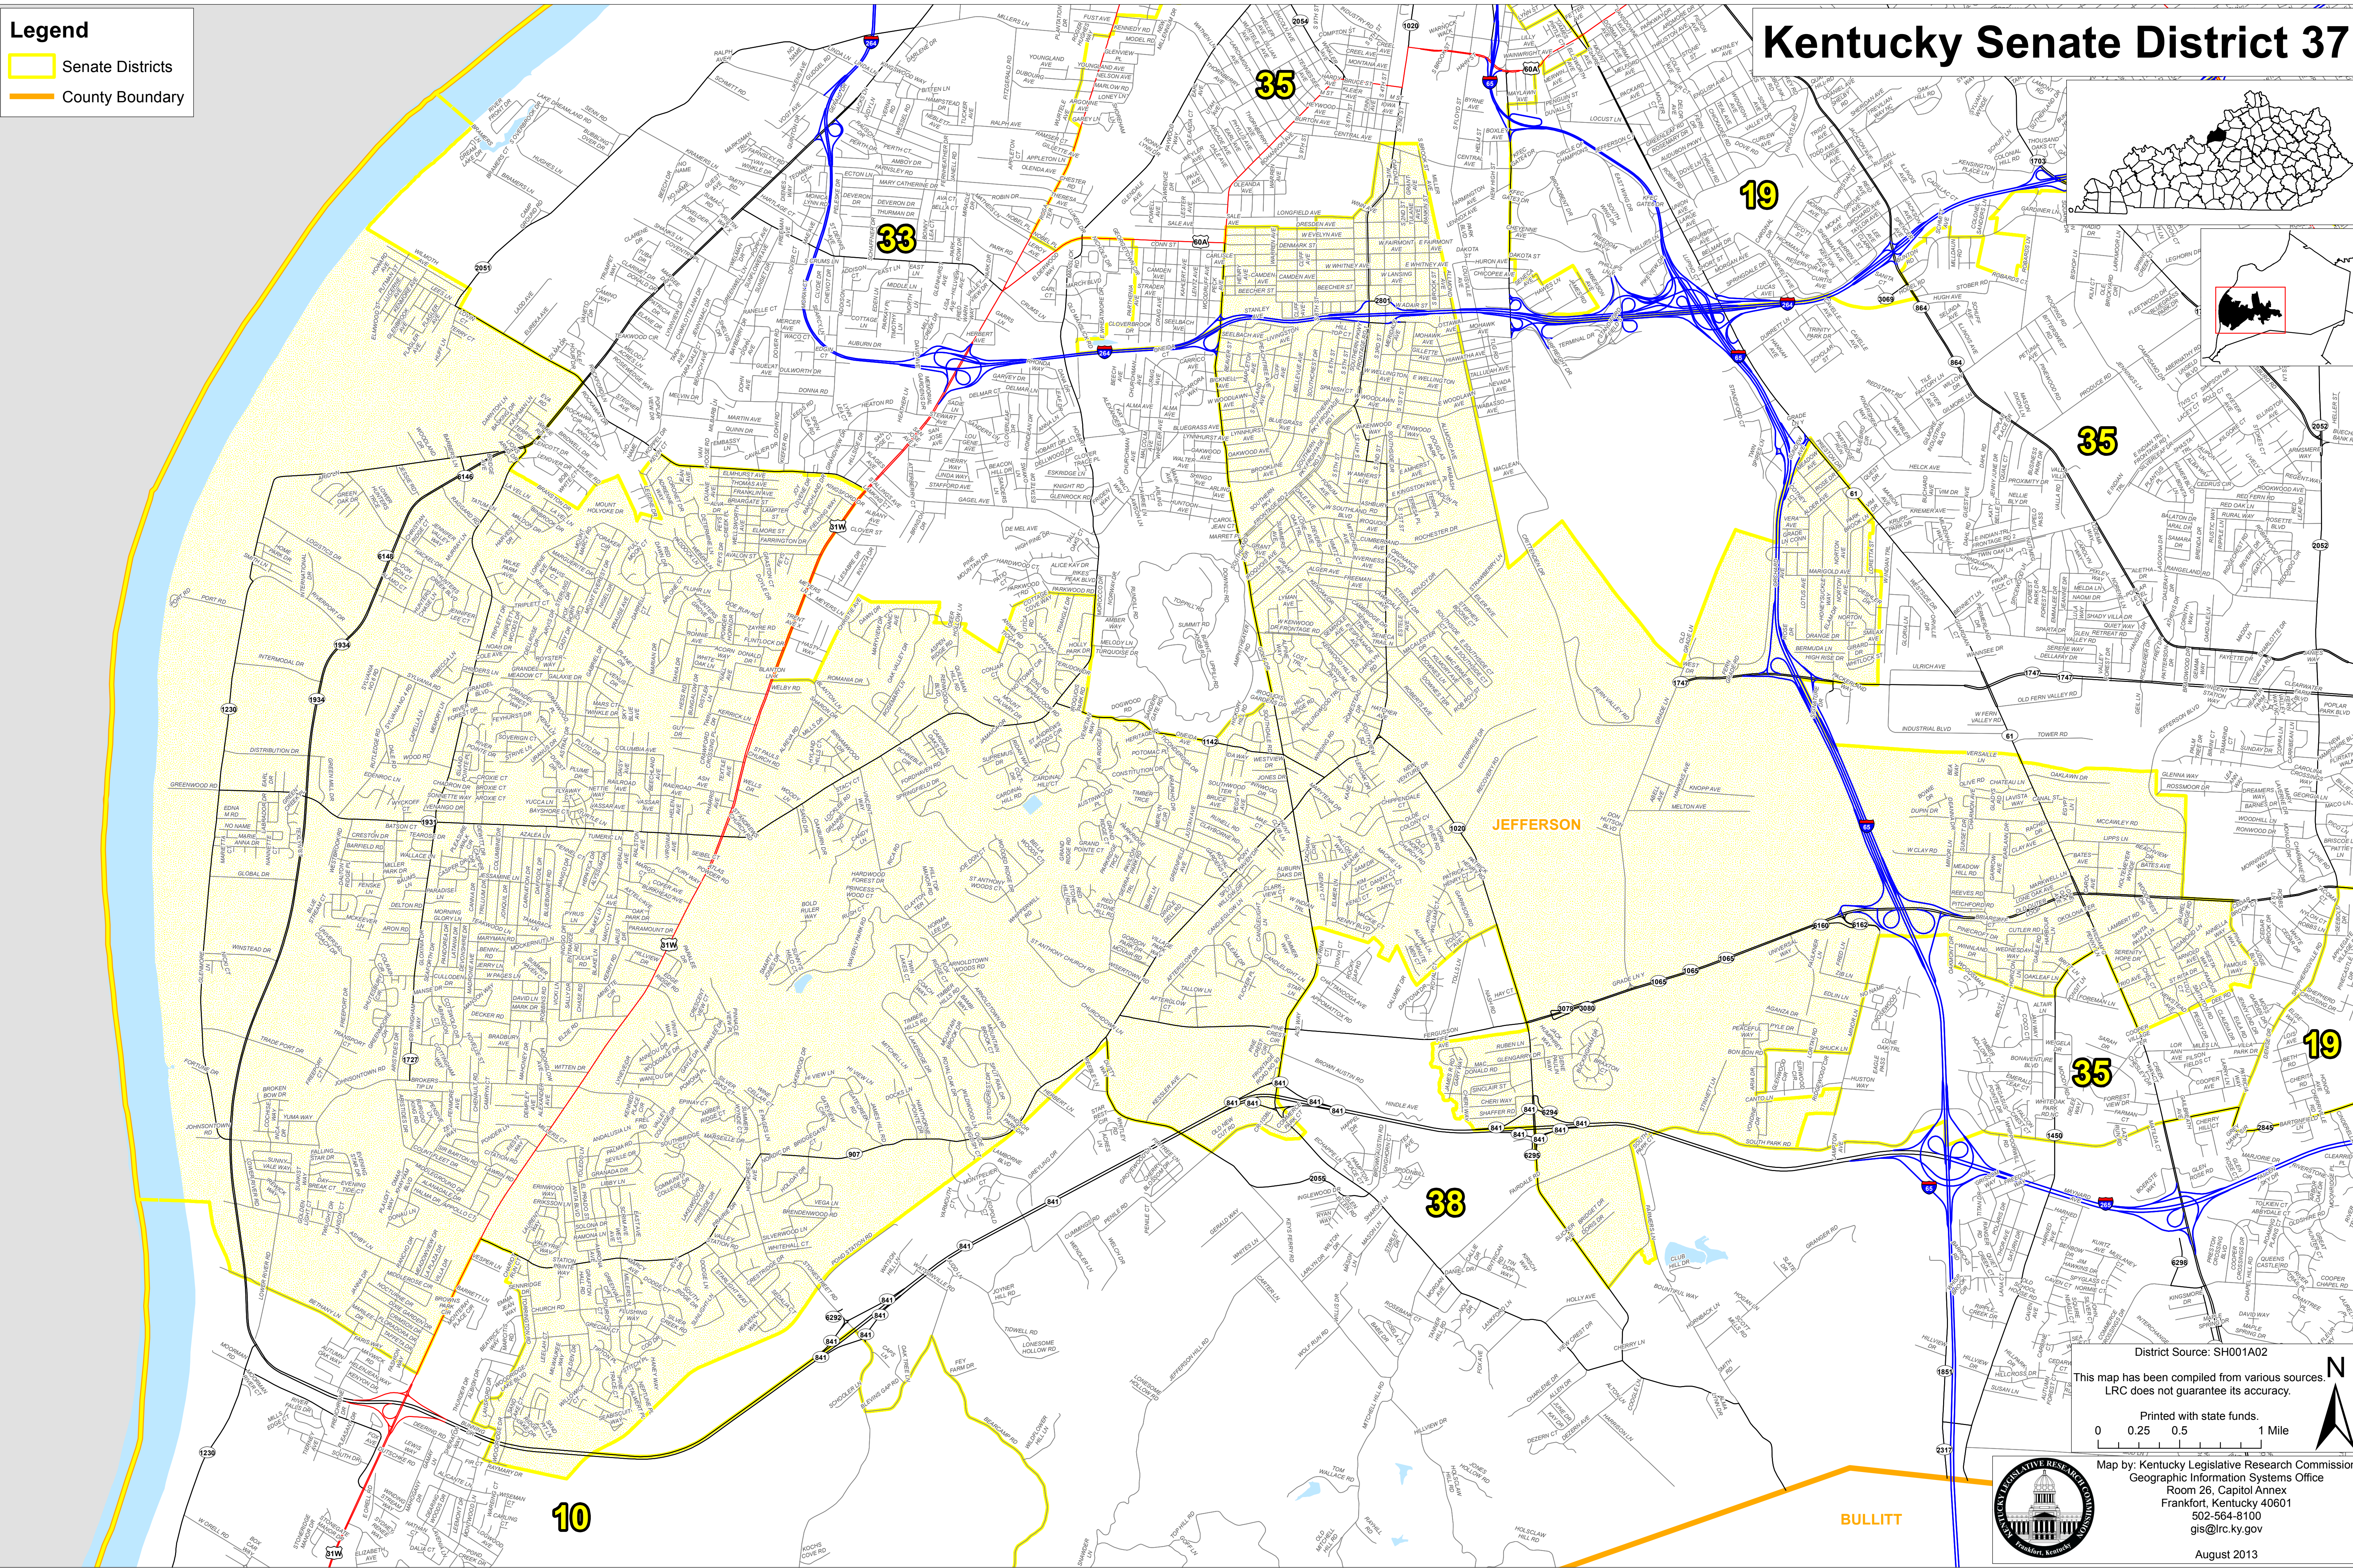

Legend

-  Senate Districts
-  County Boundary

Kentucky Senate District 37

District Source: SH001A02

This map has been compiled from various sources. LRC does not guarantee its accuracy.

Printed with state funds.

0 0.25 0.5 1 Mile

Map by: Kentucky Legislative Research Commission
Geographic Information Systems Office
Room 26, Capitol Annex
Frankfort, Kentucky 40601
502-564-8100
gis@lrc.ky.gov

August 2013