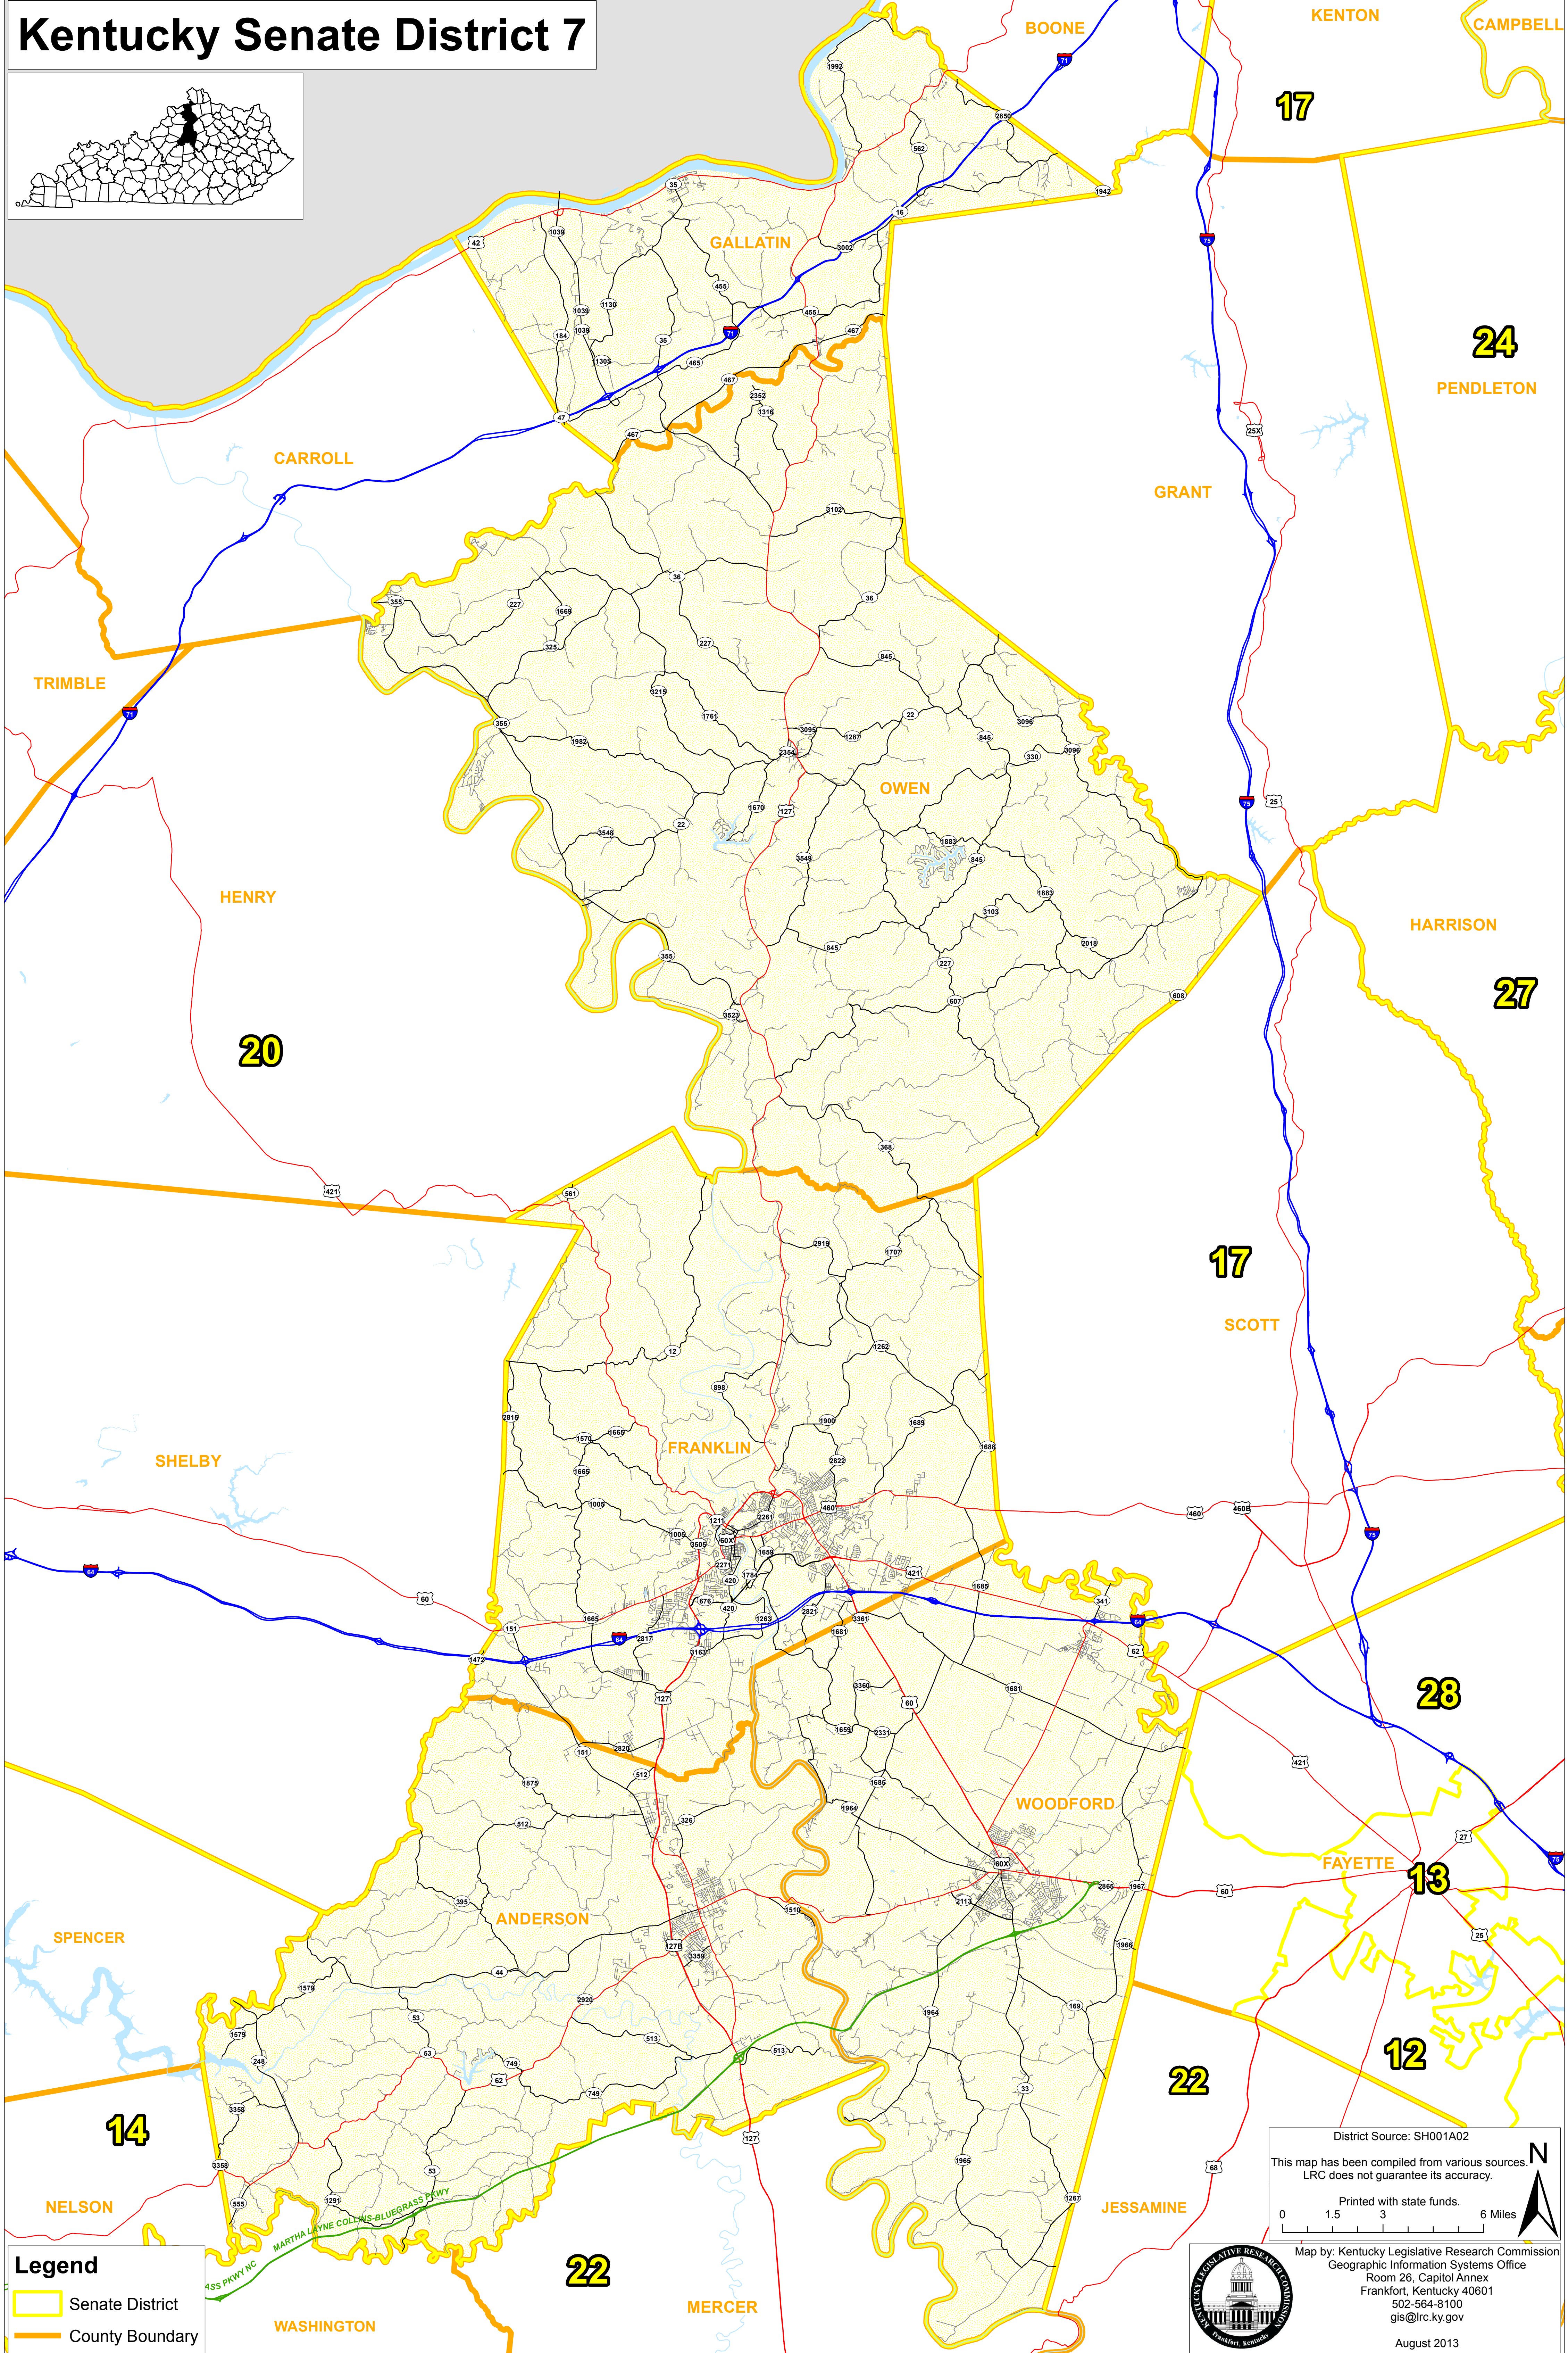

Kentucky Senate District 7

Legend

- Senate District
- County Boundary

District Source: SH001A02
This map has been compiled from various sources. LRC does not guarantee its accuracy.
Printed with state funds.
0 1.5 3 6 Miles

Map by: Kentucky Legislative Research Commission
Geographic Information Systems Office
Room 26, Capitol Annex
Frankfort, Kentucky 40601
502-564-8100
gis@lrc.ky.gov
August 2013