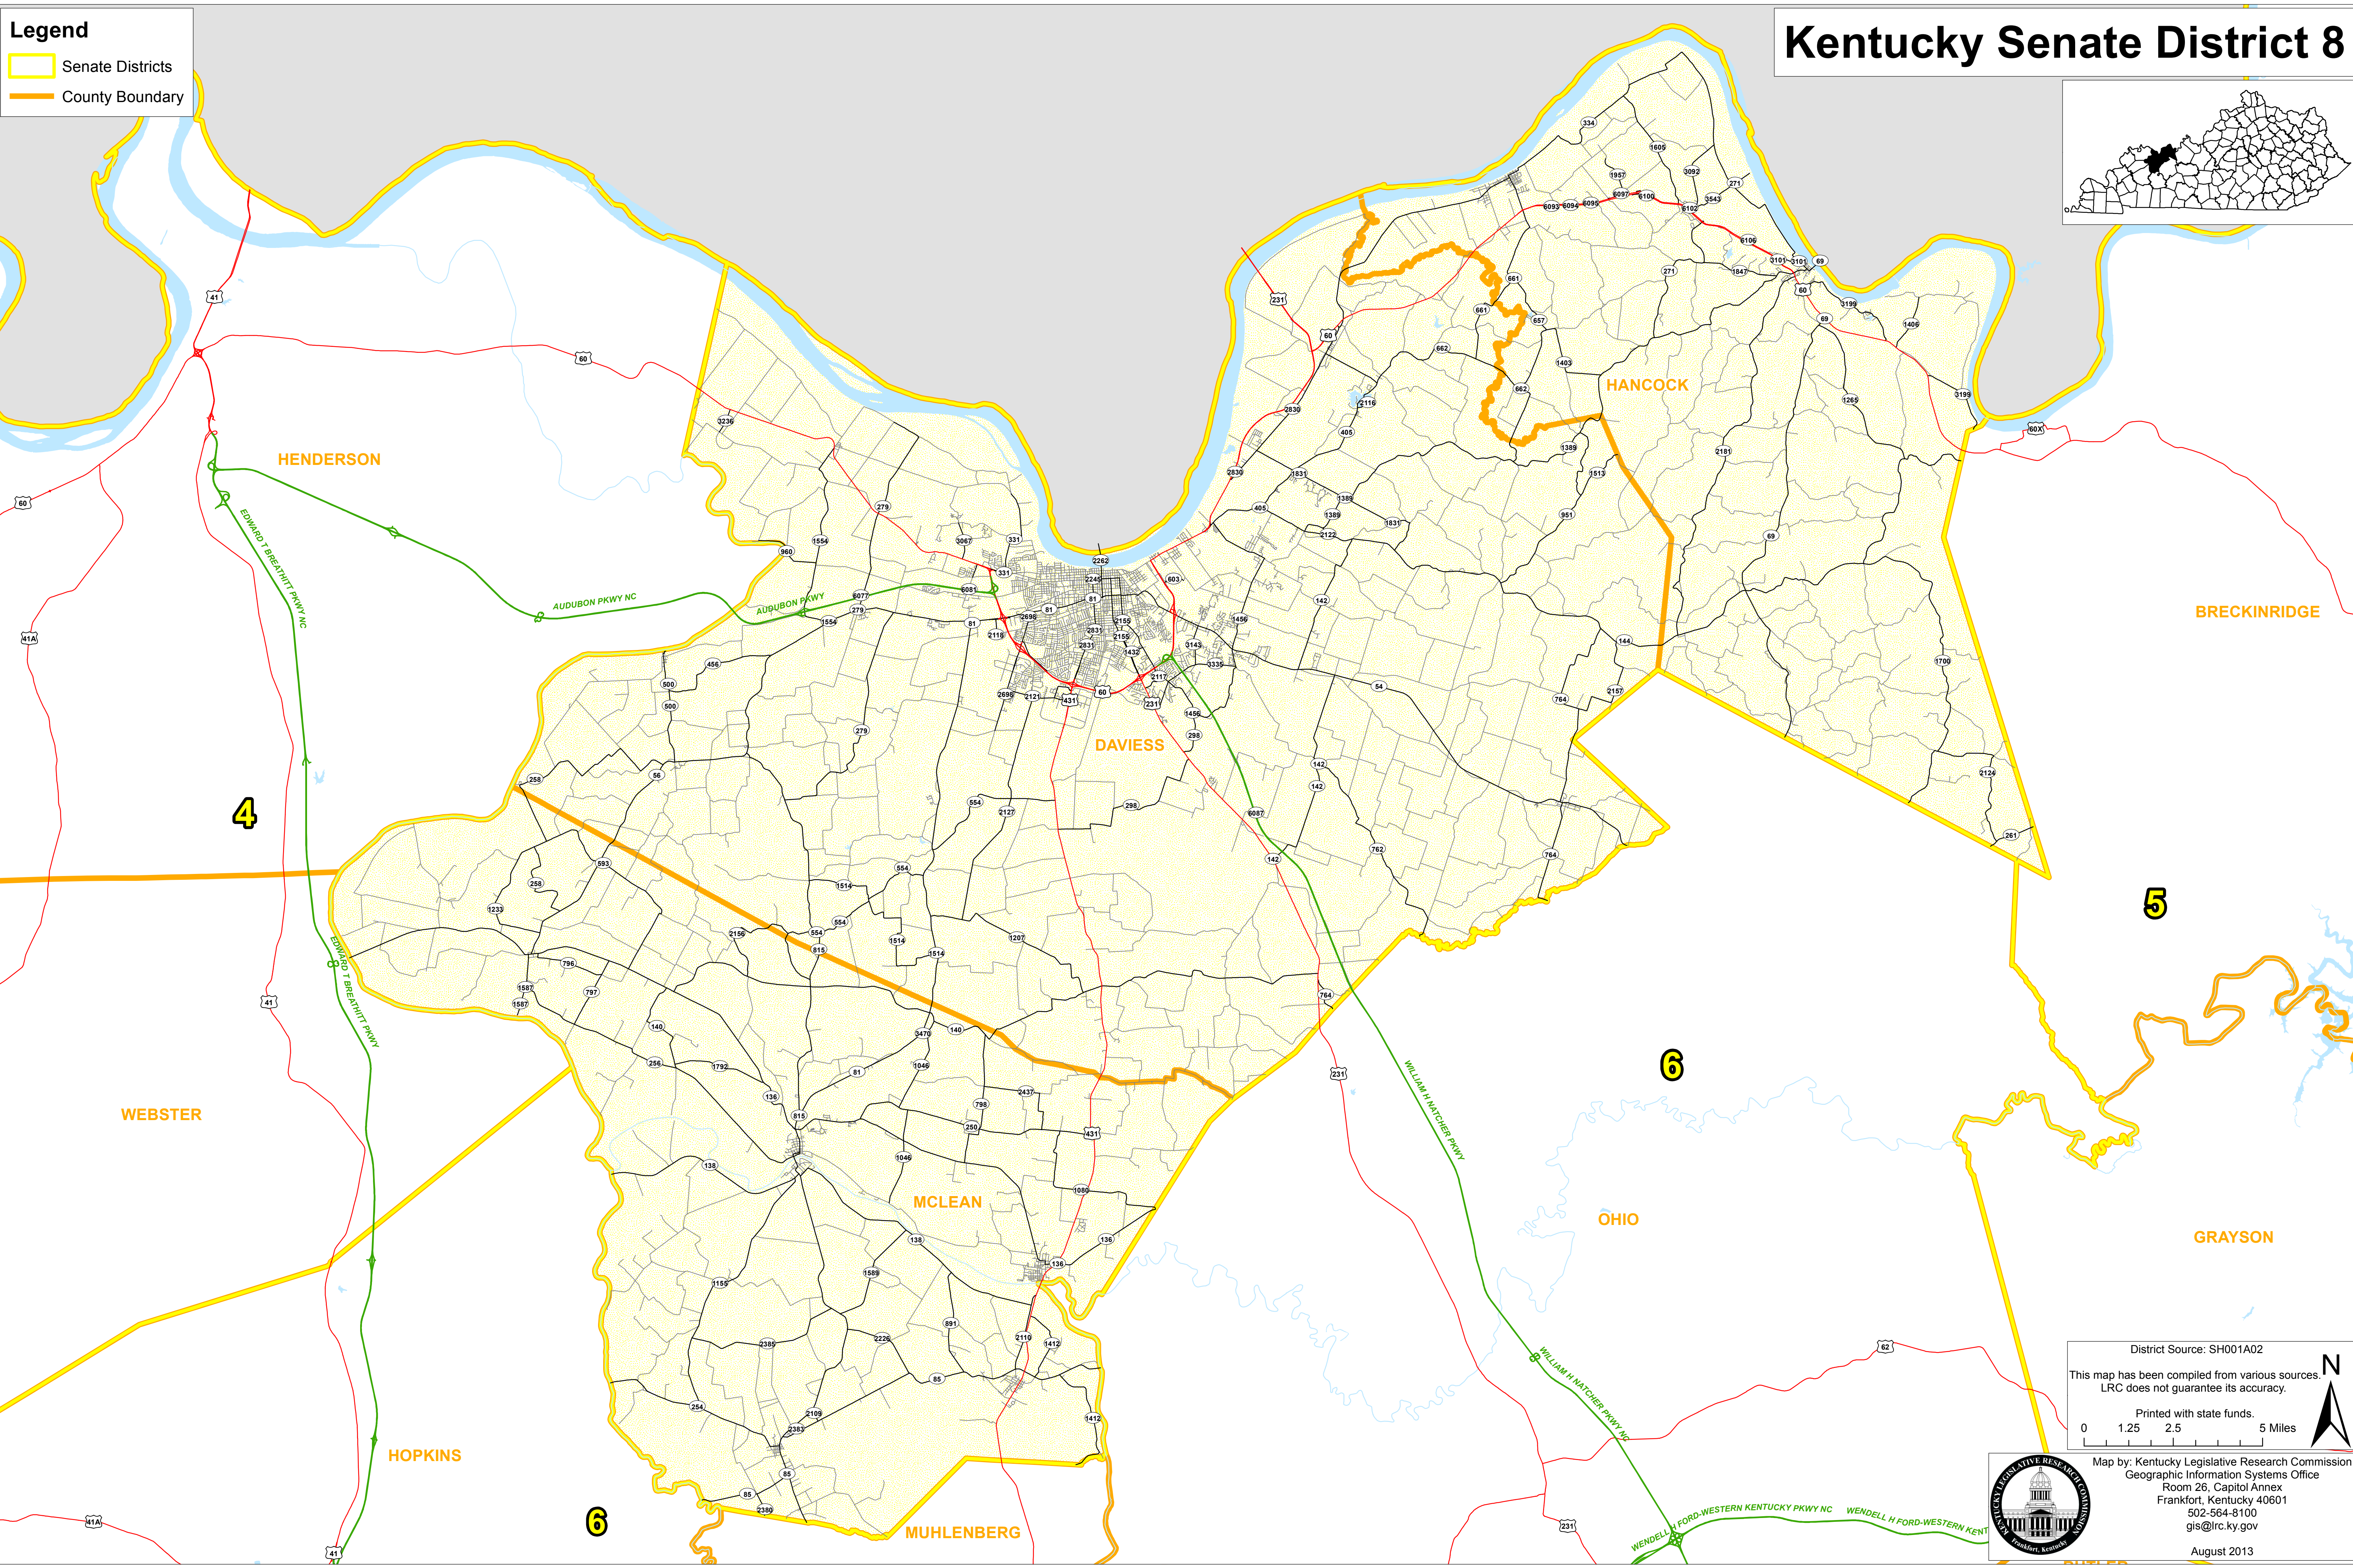

Kentucky Senate District 8

Legend

- Senate Districts
- County Boundary

District Source: SH001A02
This map has been compiled from various sources.
LRC does not guarantee its accuracy.

Printed with state funds.

0 1.25 2.5 5 Miles

Map by: Kentucky Legislative Research Commission
Geographic Information Systems Office
Room 26, Capitol Annex
Frankfort, Kentucky 40601
502-564-8100
gis@lrc.ky.gov

August 2013