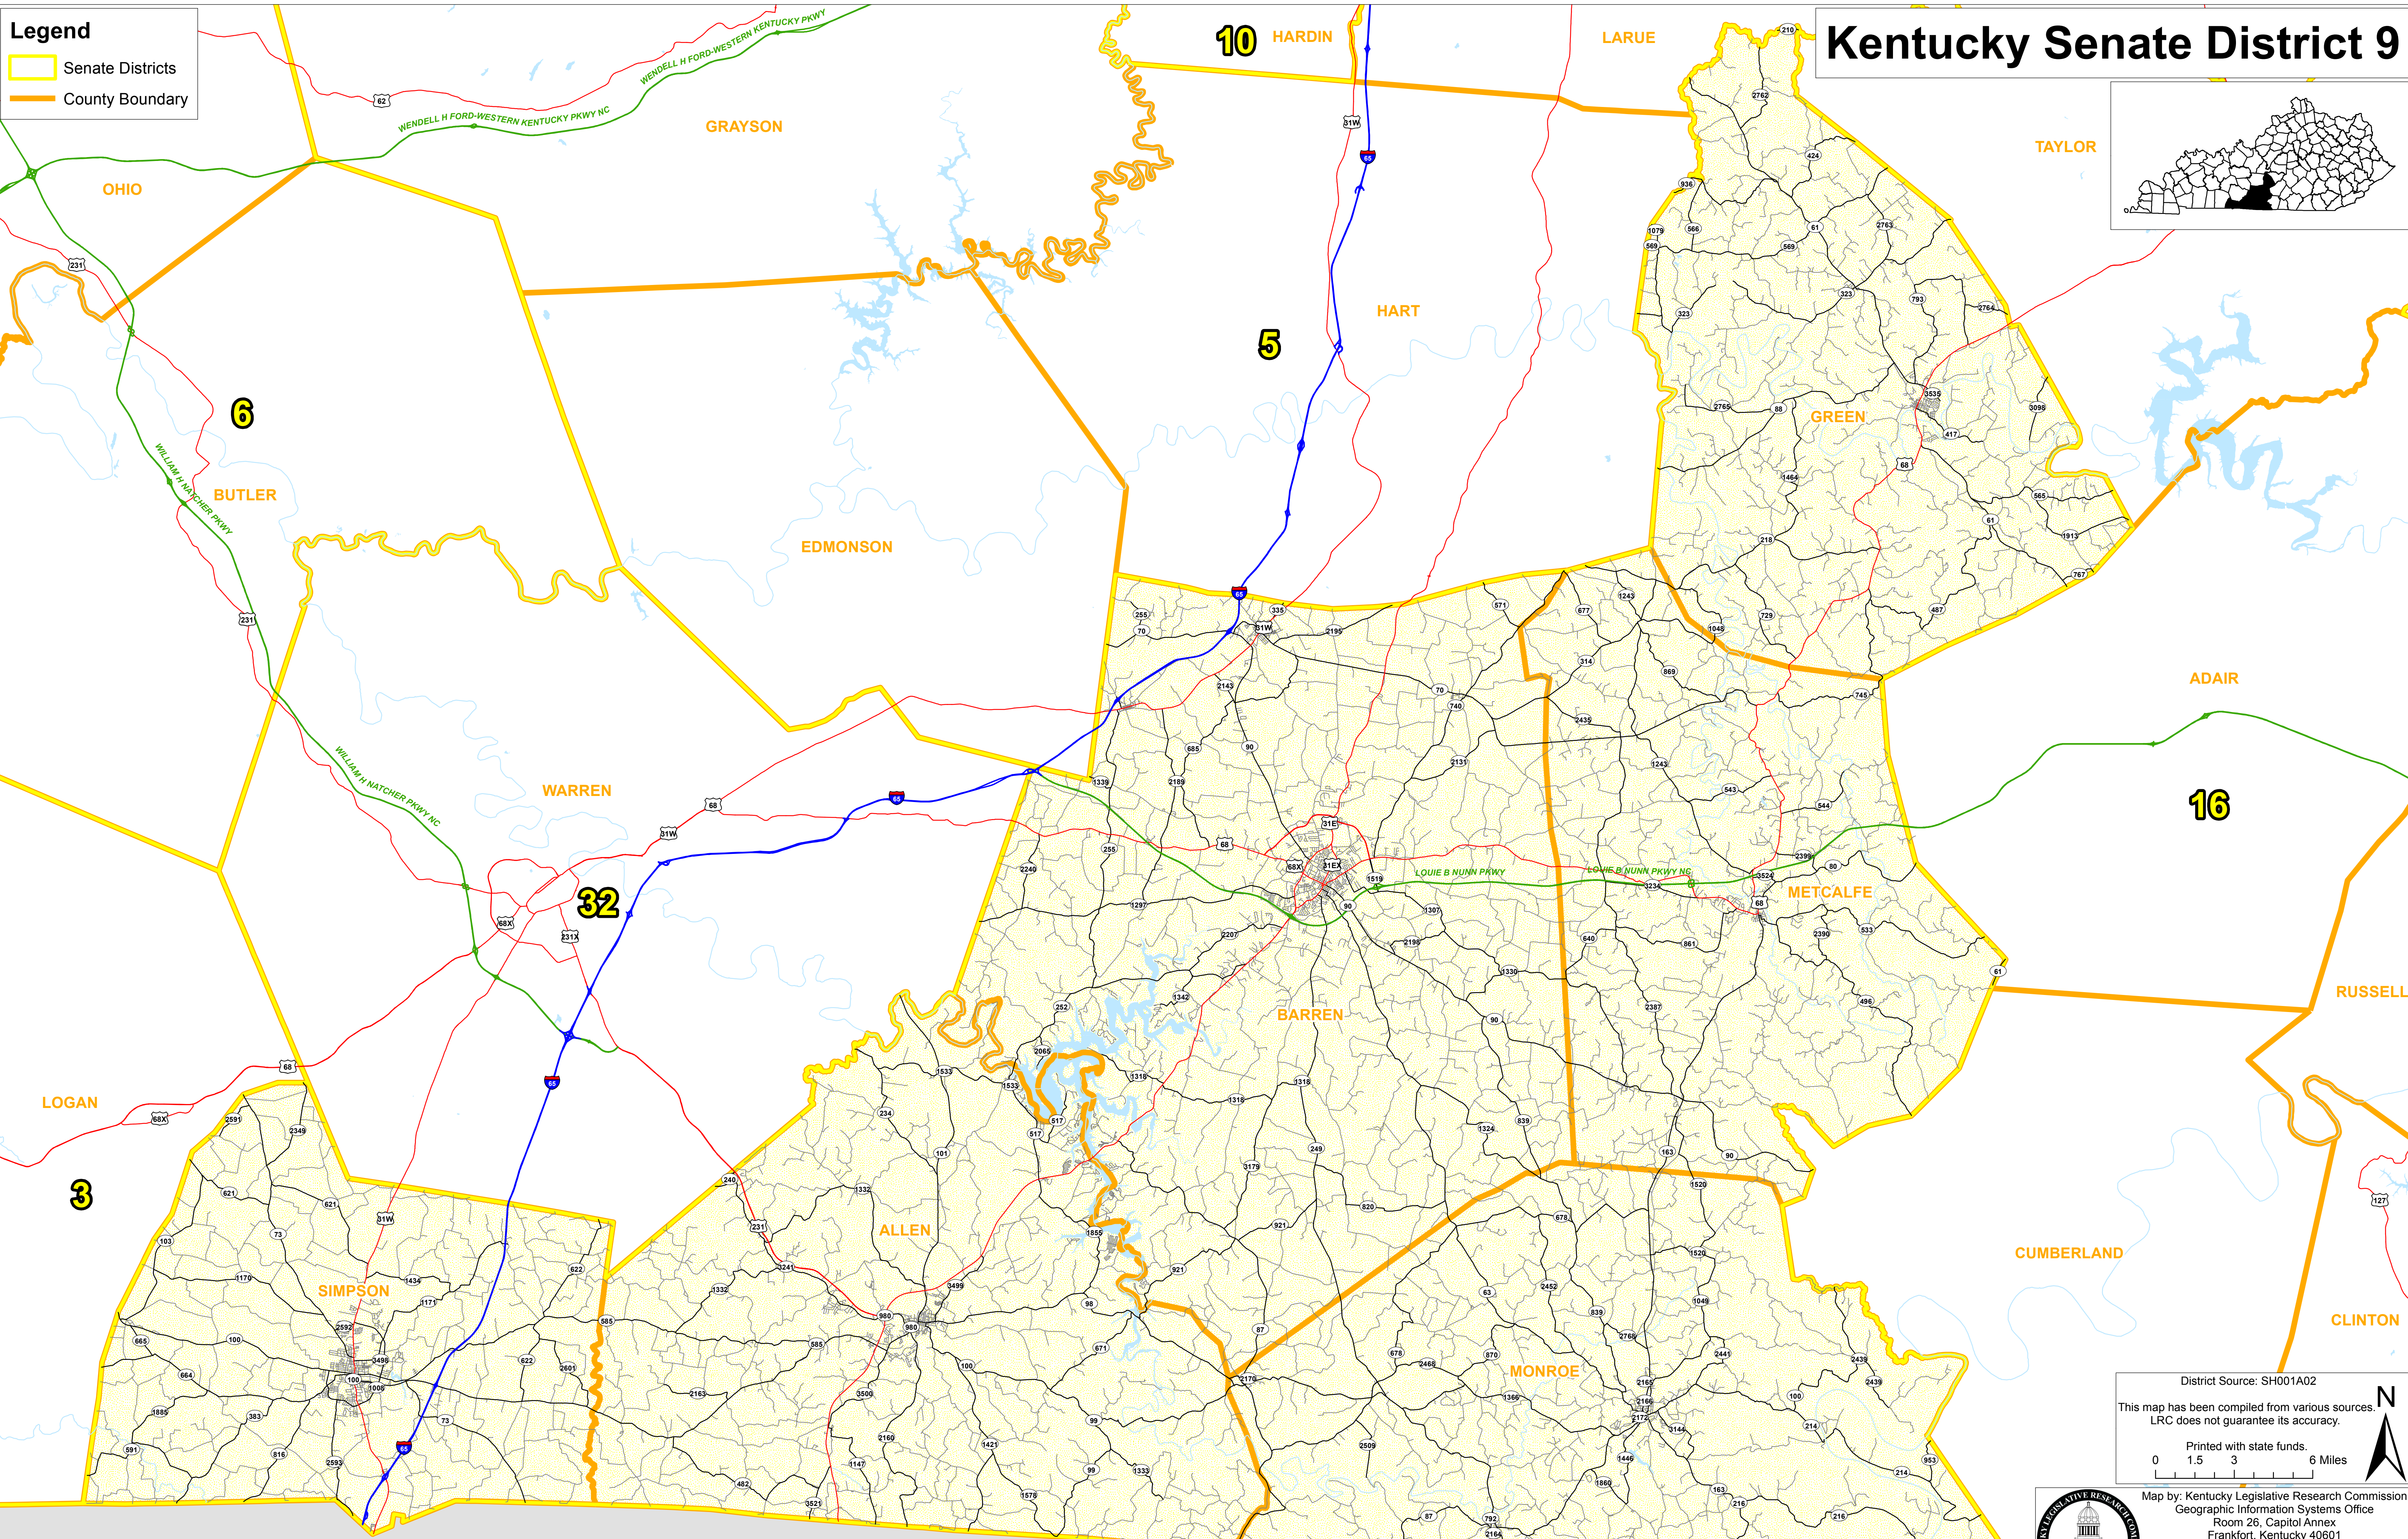

Legend

- Senate Districts
- County Boundary

Kentucky Senate District 9

District Source: SH001A02
 This map has been compiled from various sources. LRC does not guarantee its accuracy.
 Printed with state funds.

Map by: Kentucky Legislative Research Commission
 Geographic Information Systems Office
 Room 26, Capitol Annex
 Frankfort, Kentucky 40601
 502-564-8100
 gis@lrc.ky.gov

August 2013